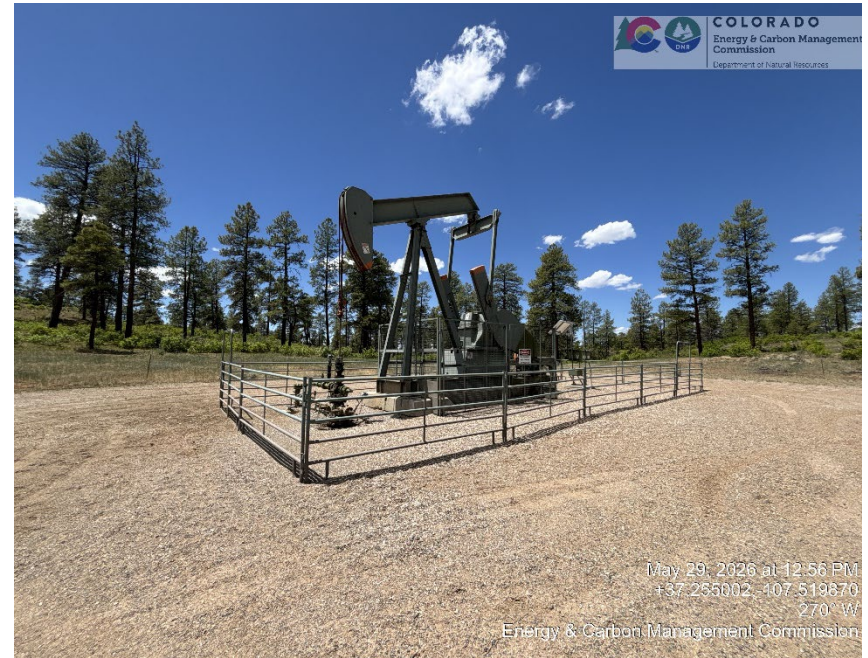

# Inspection Photos

LOCATION Name: VAN BUREN FEDERAL A 2  
LOCATION ID: 326645

Inspection Photos  
LOCATION Name: VAN BUREN FEDERAL A 2  
LOCATION ID: 326645

Inspection Photos  
LOCATION Name: VAN BUREN FEDERAL A 2  
LOCATION ID: 326645

# Inspection Photos

LOCATION Name: VAN BUREN FEDERAL A 2  
LOCATION ID: 326645

Inspection Photos  
LOCATION Name: VAN BUREN FEDERAL A 2  
LOCATION ID: 326645

— May 29, 2026 at 12:57 PM  
+37.254865, -107.519459  
286° W  
Energy & Carbon Management Commission