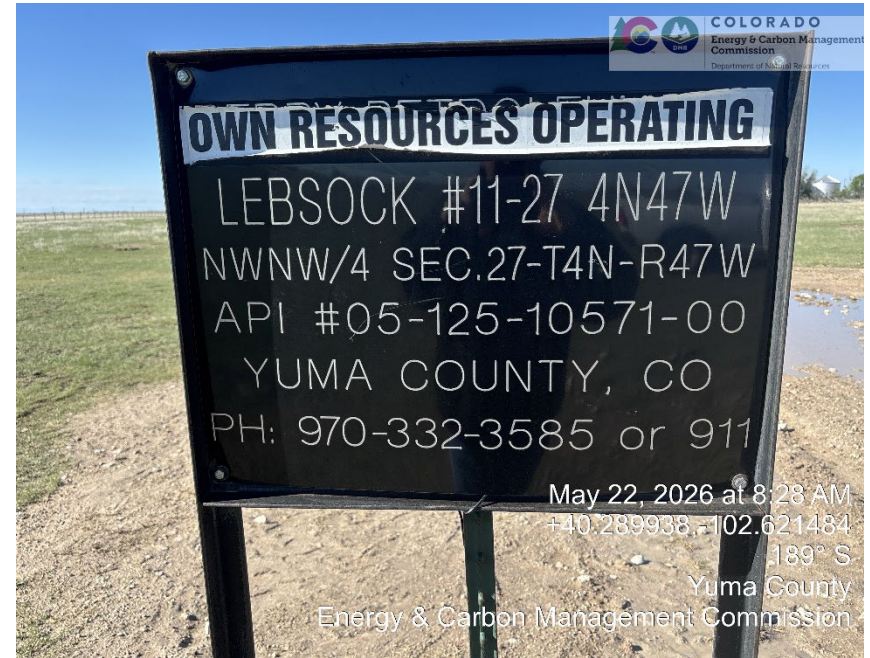

Inspection Photos
Location Name: Lebsock 11-27
API: 05-125-10571

Location

Lease sign

Inspection Photos
Location Name: Lebsock 11-27
API: 05-125-10571

P&A location

Meter shed removed