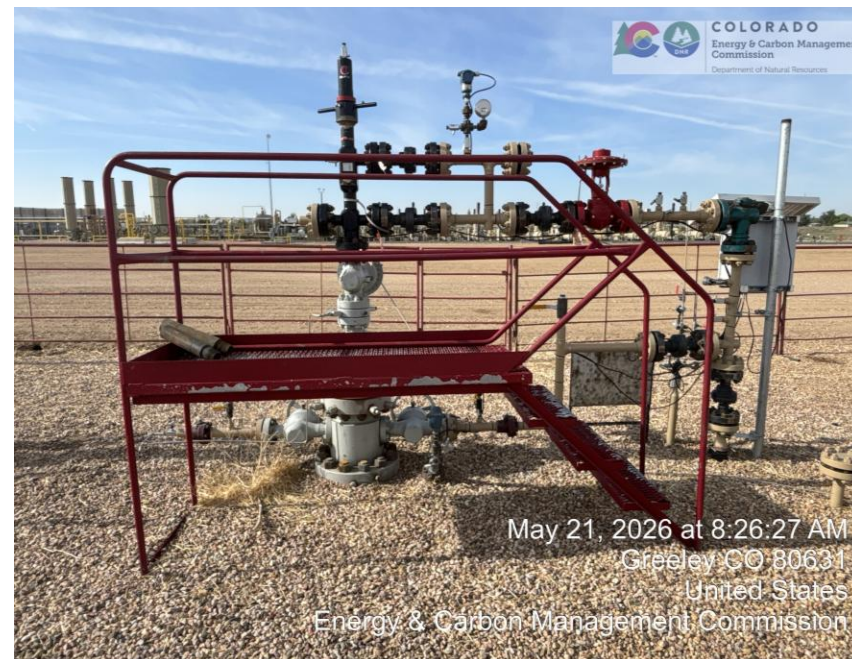

Inspection Photos
Location Name: Wake North Fed 33W-25-22
Location ID: 415021

Photo 1 well head and equipment

Photo 2 well head and equipment