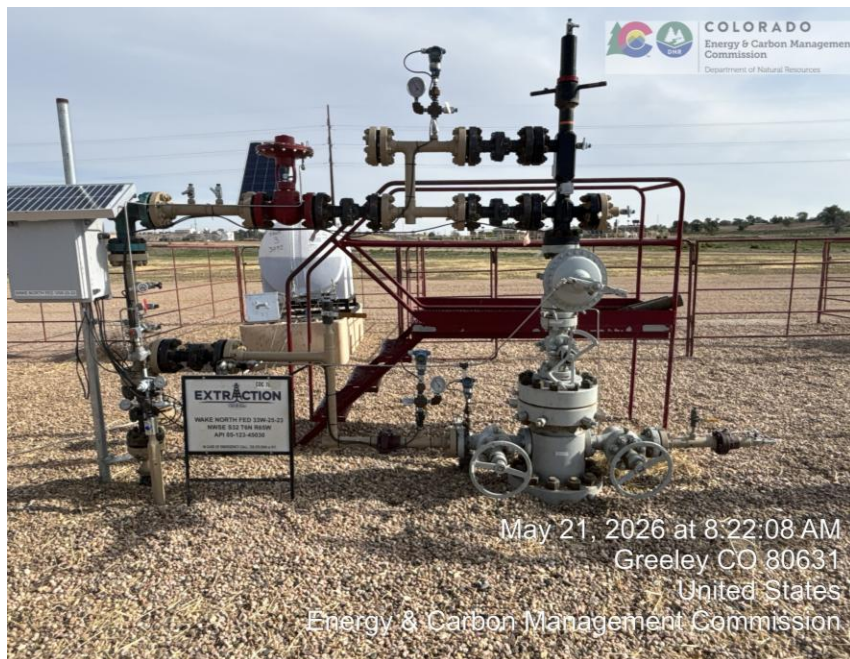

Inspection Photos
Location Name: Wake North Fed 33W-25-22
Location ID: 415021

Photo 1 well head and equipment

Photo 2 well head and equipment