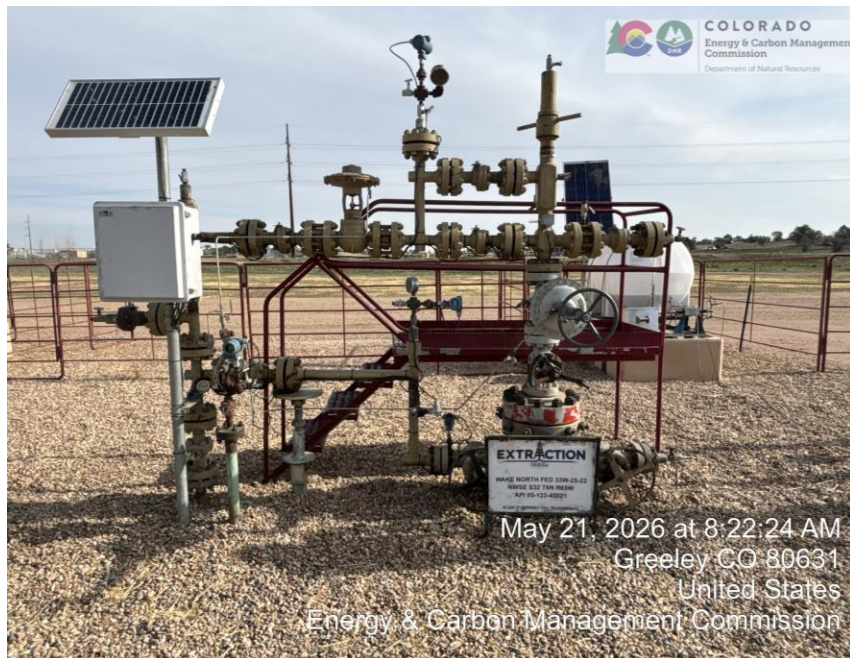

Inspection Photos
Location Name: Wake North Fed 33W-25-23
Location ID: 415021

Photo 1 well head and equipment

Photo 2 well head and equipment