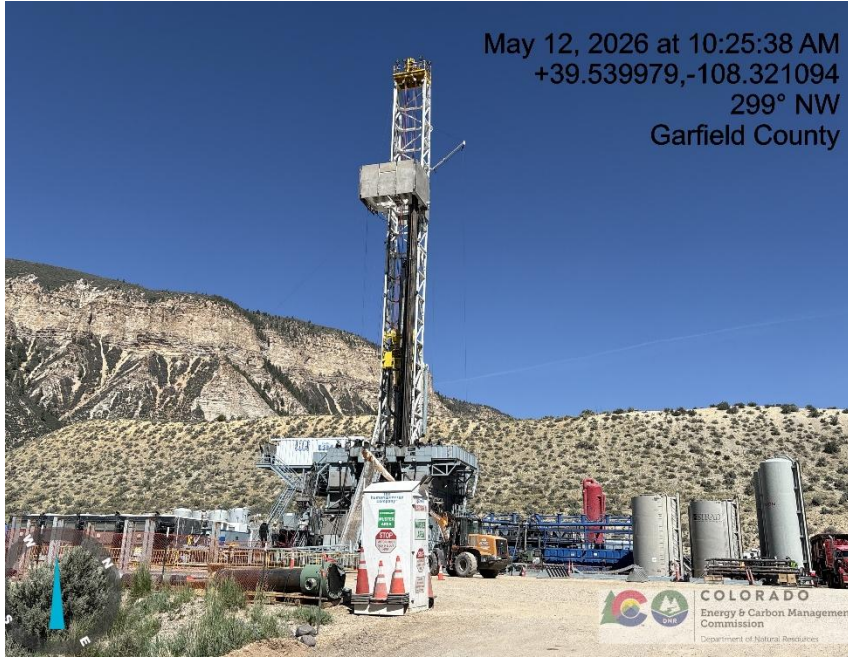

Inspection/Audit Photos

Location Name: CHEVRON USA INC SKR 698-10-BV Pad

Location #: 336056

Photo # 8216 From entrance to location

Photo # 8217 Sign on spur road near entrance to location

Inspection/Audit Photos
Location Name: CHEVRON USA INC SKR 698-10-BV Pad
Location #: 336056

Photo # 8222 Location

Photo # 8223 Location

Inspection/Audit Photos
Location Name: CHEVRON USA INC SKR 698-10-BV Pad
Location #: 336056

Photo # 8224 Location

Photo # 8225 Location

Inspection/Audit Photos
Location Name: CHEVRON USA INC SKR 698-10-BV Pad
Location #: 336056

Photo # 8226 Location

Photo # 8227 Location

Inspection/Audit Photos

Location Name: CHEVRON USA INC SKR 698-10-BV Pad

Location #: 336056

Photo # 8228 Location

Photo # 8229 Location

Inspection/Audit Photos

Location Name: CHEVRON USA INC SKR 698-10-BV Pad

Location #: 336056

Photo # 8230 Location