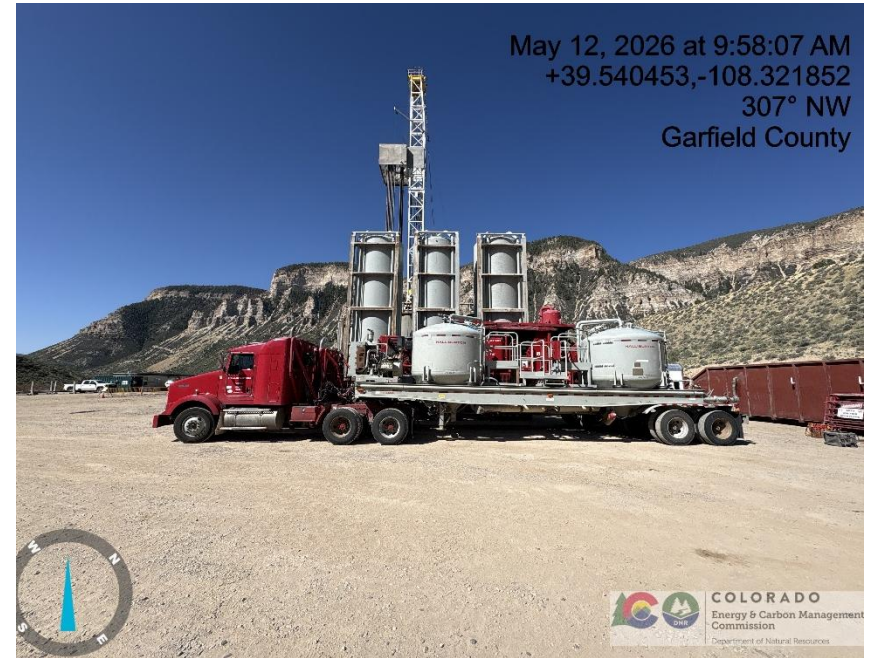

Inspection/Audit Photos

Location Name: CHEVRON USA INC SKR 698-10-BV Pad

Location #: 336056

Photo # 8216 From entrance to location

Photo # 8217 Sign on spur road near entrance to location

Inspection/Audit Photos
Location Name: CHEVRON USA INC SKR 698-10-BV Pad
Location #: 336056

Photo # 8218 Location

Photo # 8219 Location

Inspection/Audit Photos
Location Name: CHEVRON USA INC SKR 698-10-BV Pad
Location #: 336056

Photo # 8220 Location

Photo # 8221 Location

Inspection/Audit Photos
Location Name: CHEVRON USA INC SKR 698-10-BV Pad
Location #: 336056

Photo # 8222 Location

Photo # 8223 Location

Inspection/Audit Photos
Location Name: CHEVRON USA INC SKR 698-10-BV Pad
Location #: 336056

Photo # 8224 Location

Photo # 8225 Location

Inspection/Audit Photos
Location Name: CHEVRON USA INC SKR 698-10-BV Pad
Location #: 336056