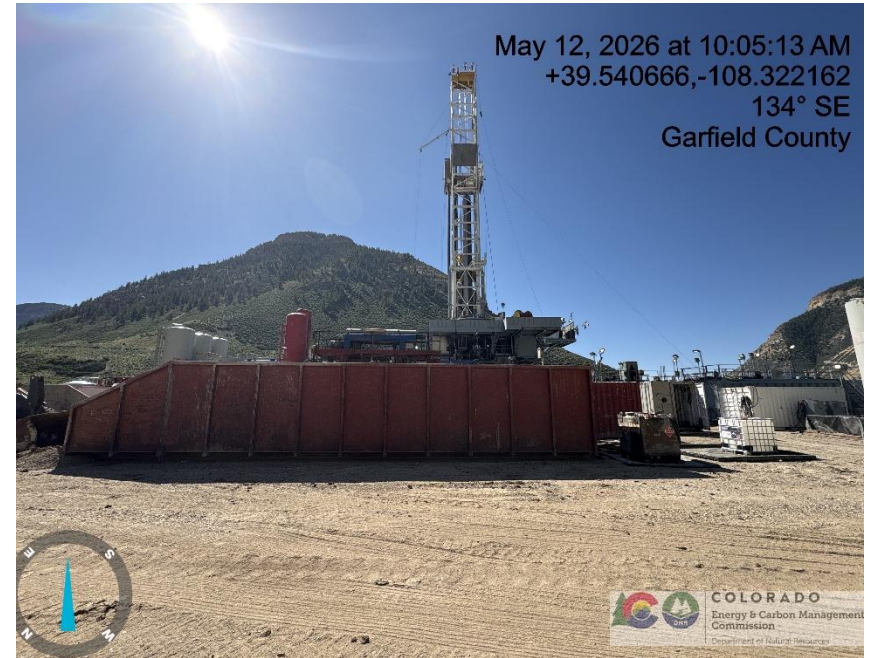

Inspection/Audit Photos

Location Name: CHEVRON USA INC SKR 698-10-BV Pad

Location #: 336056

Photo # 8216 From entrance to location

Photo # 8217 Sign on spur road near entrance to location

Inspection/Audit Photos
Location Name: CHEVRON USA INC SKR 698-10-BV Pad
Location #: 336056

Photo # 8218 Location

Photo # 8219 Location

Inspection/Audit Photos
Location Name: CHEVRON USA INC SKR 698-10-BV Pad
Location #: 336056

Photo # 8220 Location

Photo # 8221 Location

Inspection/Audit Photos
Location Name: CHEVRON USA INC SKR 698-10-BV Pad
Location #: 336056

Photo # 8222 Location

Photo # 8223 Location

Inspection/Audit Photos
Location Name: CHEVRON USA INC SKR 698-10-BV Pad
Location #: 336056

Photo # 8224 Location

Photo # 8225 Location

Inspection/Audit Photos
Location Name: CHEVRON USA INC SKR 698-10-BV Pad
Location #: 336056

Photo # 8226 Location

Photo # 8227 Location

Inspection/Audit Photos

Location Name: CHEVRON USA INC SKR 698-10-BV Pad

Location #: 336056

Photo # 8228 Location

Photo # 8229 Location

Inspection/Audit Photos