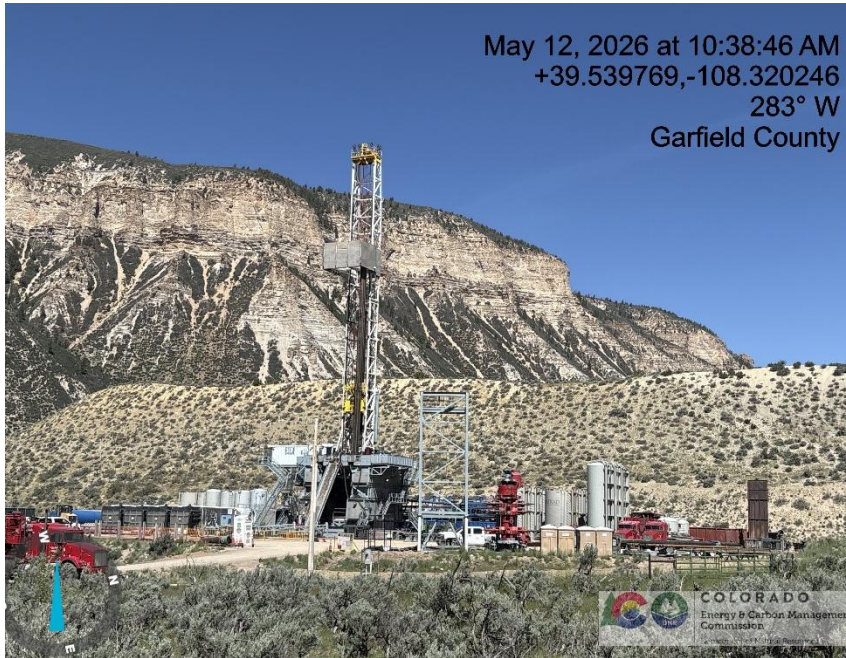

Inspection/Audit Photos

Location Name: CHEVRON USA INC SKR 698-10-BV Pad

Location #: 336056

Photo # 8216 From entrance to location

Photo # 8217 Sign on spur road near entrance to location

Inspection/Audit Photos
Location Name: CHEVRON USA INC SKR 698-10-BV Pad
Location #: 336056

Photo # 8218 Location

Photo # 8219 Location

Inspection/Audit Photos
Location Name: CHEVRON USA INC SKR 698-10-BV Pad
Location #: 336056

Photo # 8220 Location

Photo # 8221 Location

Inspection/Audit Photos
Location Name: CHEVRON USA INC SKR 698-10-BV Pad
Location #: 336056

Photo # 8226 Location

Photo # 8227 Location

Inspection/Audit Photos

Location Name: CHEVRON USA INC SKR 698-10-BV Pad

Location #: 336056

Photo # 8228 Location

Photo # 8229 Location

Inspection/Audit Photos

Location Name: CHEVRON USA INC SKR 698-10-BV Pad

Location #: 336056

Photo # 8230 Location