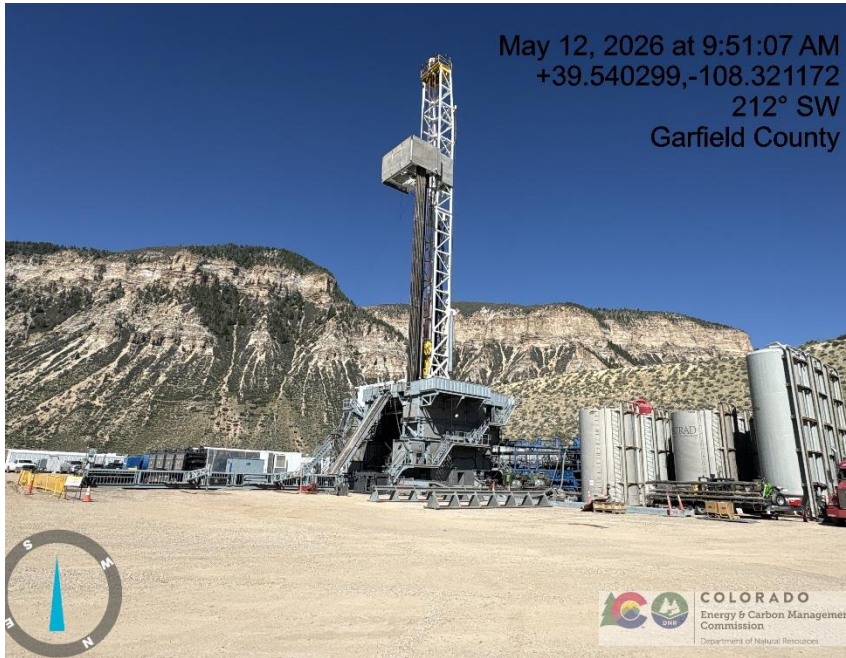

Inspection/Audit Photos

Location Name: CHEVRON USA INC SKR 698-10-BV Pad

Location #: 336056

Photo # 8216 From entrance to location

Photo # 8217 Sign on spur road near entrance to location

Inspection/Audit Photos
Location Name: CHEVRON USA INC SKR 698-10-BV Pad
Location #: 336056

Photo # 8218 Location

Photo # 8219 Location

Inspection/Audit Photos
Location Name: CHEVRON USA INC SKR 698-10-BV Pad
Location #: 336056

Photo # 8220 Location

Photo # 8221 Location

Inspection/Audit Photos
Location Name: CHEVRON USA INC SKR 698-10-BV Pad
Location #: 336056

Photo # 8222 Location

Photo # 8223 Location

Inspection/Audit Photos
Location Name: CHEVRON USA INC SKR 698-10-BV Pad
Location #: 336056

Photo # 8224 Location

Photo # 8225 Location

Inspection/Audit Photos
Location Name: CHEVRON USA INC SKR 698-10-BV Pad
Location #: 336056