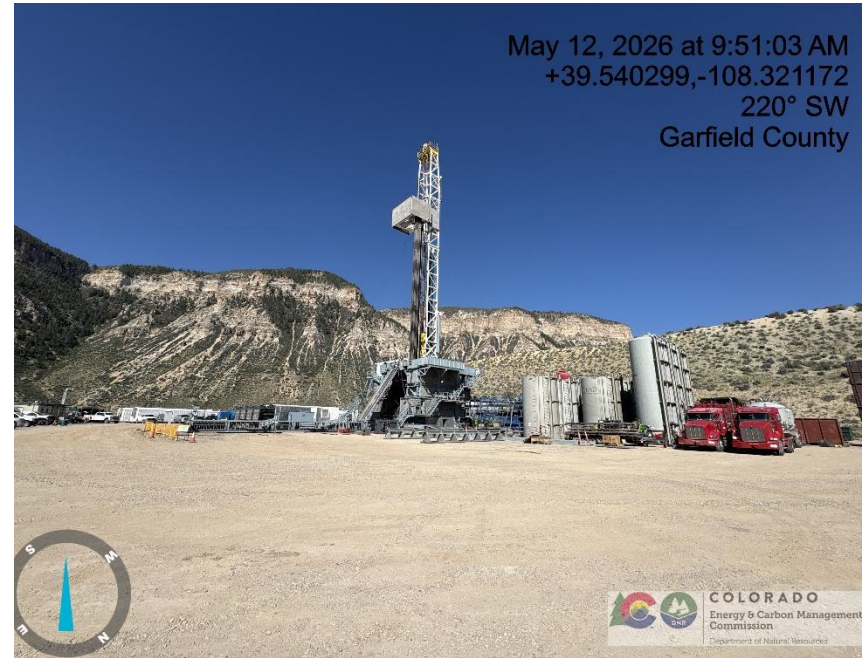

Inspection/Audit Photos

Location Name: CHEVRON USA INC SKR 698-10-BV Pad

Location #: 336056

Photo # 8216 From entrance to location

Photo # 8217 Sign on spur road near entrance to location

Inspection/Audit Photos
Location Name: CHEVRON USA INC SKR 698-10-BV Pad
Location #: 336056

Photo # 8218 Location

Photo # 8219 Location

Inspection/Audit Photos
Location Name: CHEVRON USA INC SKR 698-10-BV Pad
Location #: 336056

Photo # 8220 Location

Photo # 8221 Location

Inspection/Audit Photos
Location Name: CHEVRON USA INC SKR 698-10-BV Pad
Location #: 336056

Photo # 8222 Location

Photo # 8223 Location

Inspection/Audit Photos
Location Name: CHEVRON USA INC SKR 698-10-BV Pad
Location #: 336056

Photo # 8224 Location

Photo # 8225 Location

Inspection/Audit Photos
Location Name: CHEVRON USA INC SKR 698-10-BV Pad
Location #: 336056

Location Name: CHEVRON USA INC SKR 698-10-BV Pad

Location #: 336056

Photo # 8230 Location