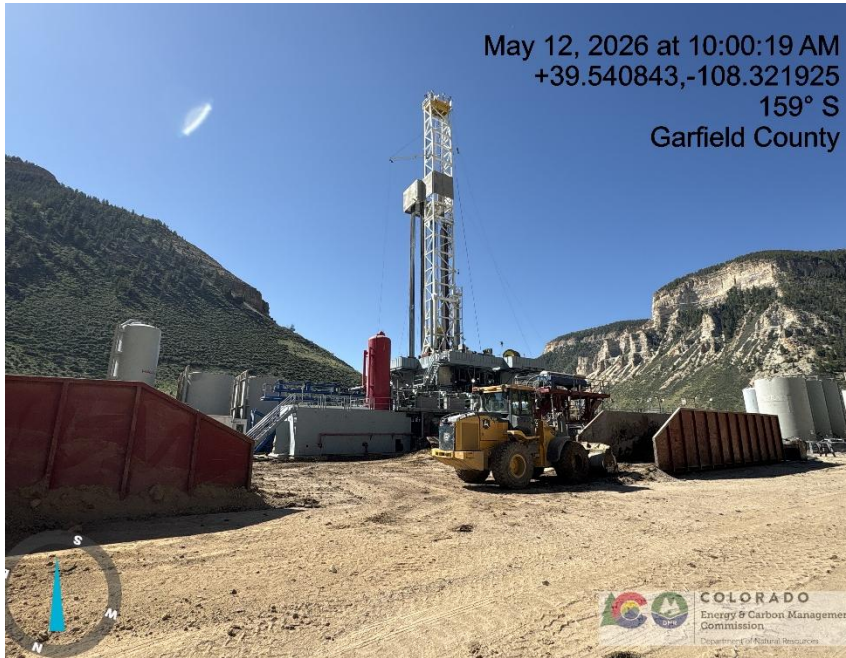

Inspection/Audit Photos

Location Name: CHEVRON USA INC SKR 698-10-BV Pad

Location #: 336056

Photo # 8216 From entrance to location

Photo # 8217 Sign on spur road near entrance to location

Inspection/Audit Photos
Location Name: CHEVRON USA INC SKR 698-10-BV Pad
Location #: 336056

Photo # 8218 Location

Photo # 8219 Location

Inspection/Audit Photos
Location Name: CHEVRON USA INC SKR 698-10-BV Pad
Location #: 336056

Photo # 8220 Location

Photo # 8221 Location

Inspection/Audit Photos
Location Name: CHEVRON USA INC SKR 698-10-BV Pad
Location #: 336056

Photo # 8222 Location

Photo # 8223 Location

Inspection/Audit Photos
Location Name: CHEVRON USA INC SKR 698-10-BV Pad
Location #: 336056

Photo # 8224 Location

Photo # 8225 Location

Inspection/Audit Photos
Location Name: CHEVRON USA INC SKR 698-10-BV Pad
Location #: 336056