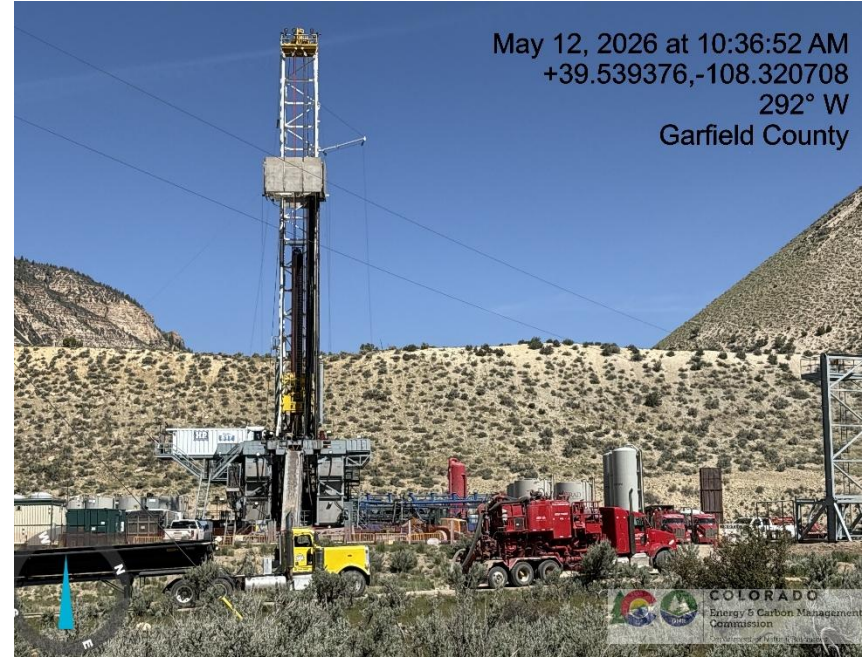

Inspection/Audit Photos

Location Name: CHEVRON USA INC SKR 698-10-BV Pad

Location #: 336056

Photo # 8216 From entrance to location

Photo # 8217 Sign on spur road near entrance to location

Inspection/Audit Photos
Location Name: CHEVRON USA INC SKR 698-10-BV Pad
Location #: 336056

Photo # 8222 Location

Photo # 8223 Location

Inspection/Audit Photos
Location Name: CHEVRON USA INC SKR 698-10-BV Pad
Location #: 336056

Photo # 8224 Location

Photo # 8225 Location

Inspection/Audit Photos
Location Name: CHEVRON USA INC SKR 698-10-BV Pad
Location #: 336056

Photo # 8226 Location

Photo # 8227 Location

Inspection/Audit Photos

Location Name: CHEVRON USA INC SKR 698-10-BV Pad

Location #: 336056

Photo # 8228 Location

Photo # 8229 Location

Inspection/Audit Photos

Location Name: CHEVRON USA INC SKR 698-10-BV Pad

Location #: 336056

Photo # 8230 Location