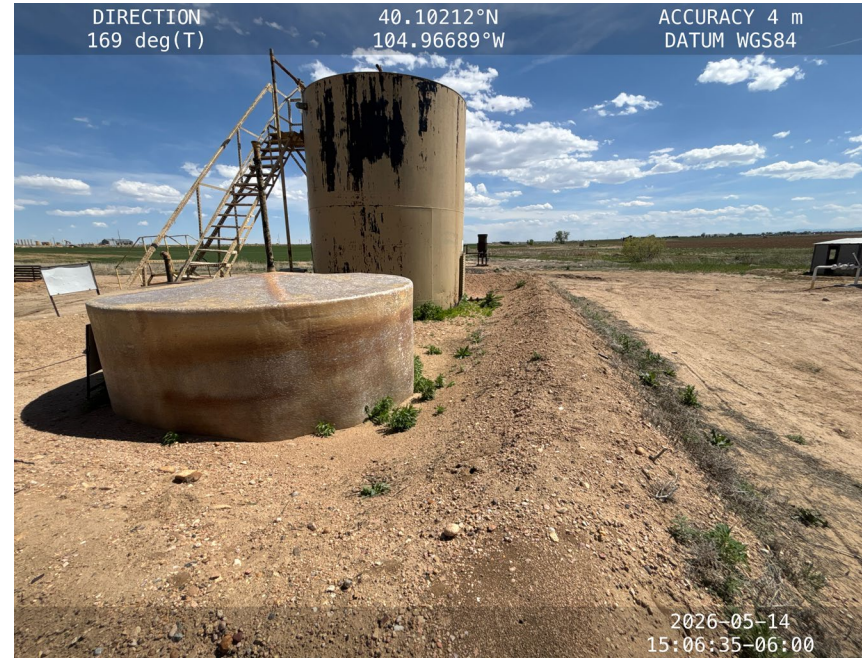

Inspection Photos
Location Name: Lanson Farms Battery
Location ID: 447295

Excavation near the Meter House

Excavation near the Meter House. Groundwater within excavation

Inspection Photos
Location Name: Lanson Farms Battery
Location ID: 447295

Excavation near the Meter House. Groundwater within excavation

Excavation near the Meter House

Inspection Photos
Location Name: Lanson Farms Battery
Location ID: 447295

Discolored soil within stockpile

Oxidized soil along the sidewall of the excavation

Inspection Photos
Location Name: Lanson Farms Battery
Location ID: 447295

Fallen signage

Inspection Photos
Location Name: Lanson Farms Battery
Location ID: 447295

PWV

AST

Inspection Photos
Location Name: Lanson Farms Battery
Location ID: 447295