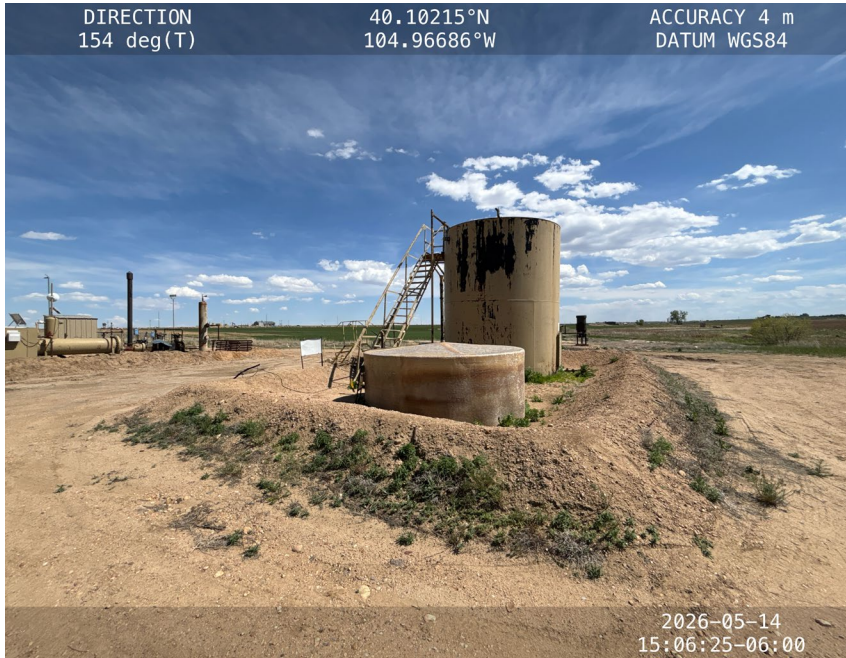

Inspection Photos
Location Name: Lanson Farms Battery
Location ID: 447295

Excavation near the Meter House

Excavation near the Meter House. Groundwater within excavation

Inspection Photos
Location Name: Lanson Farms Battery
Location ID: 447295

Excavation near the Meter House. Groundwater within excavation

Excavation near the Meter House

Inspection Photos
Location Name: Lanson Farms Battery
Location ID: 447295

Discolored soil within stockpile

Oxidized soil along the sidewall of the excavation

Inspection Photos
Location Name: Lanson Farms Battery
Location ID: 447295

Fallen signage

Inspection Photos
Location Name: Lanson Farms Battery
Location ID: 447295

PWV

AST

Inspection Photos
Location Name: Lanson Farms Battery
Location ID: 447295