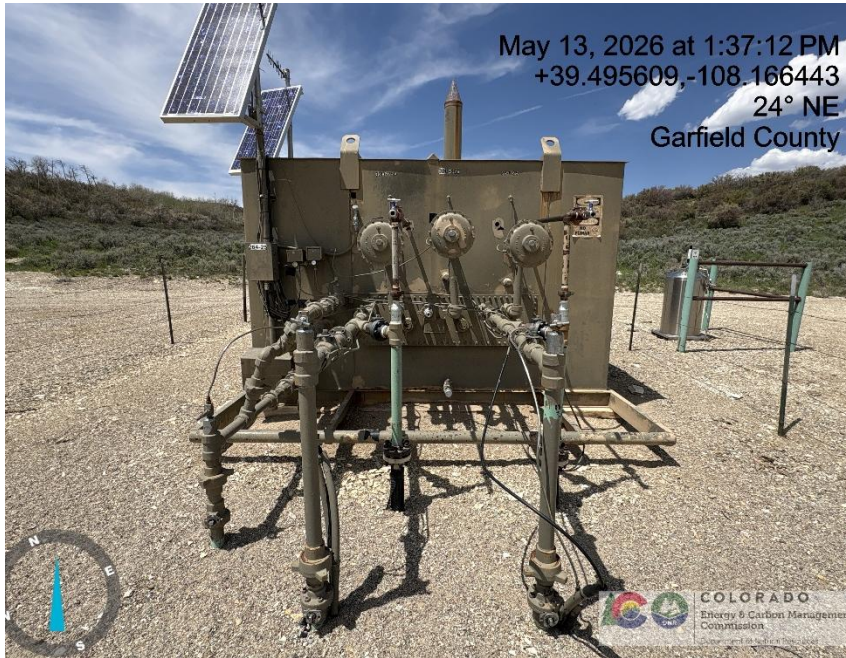

Inspection/Audit Photos

Location Name: QB ENERGY OPERATING LLC PUCKETT 32D-25D (Mesa 22) Pad

Location #: 335506

Photo # 9119 From entrance to location

Photo # 9120 Battery sign

Inspection/Audit Photos

Location Name: QB ENERGY OPERATING LLC PUCKETT 32D-25D (Mesa 22) Pad

Location #: 335506

Photo # 9121 Location

Photo # 9122 Location

Inspection/Audit Photos

Location Name: QB ENERGY OPERATING LLC PUCKETT 32D-25D (Mesa 22) Pad

Location #: 335506

Photo # 9123 Location

Photo # 9124 Location