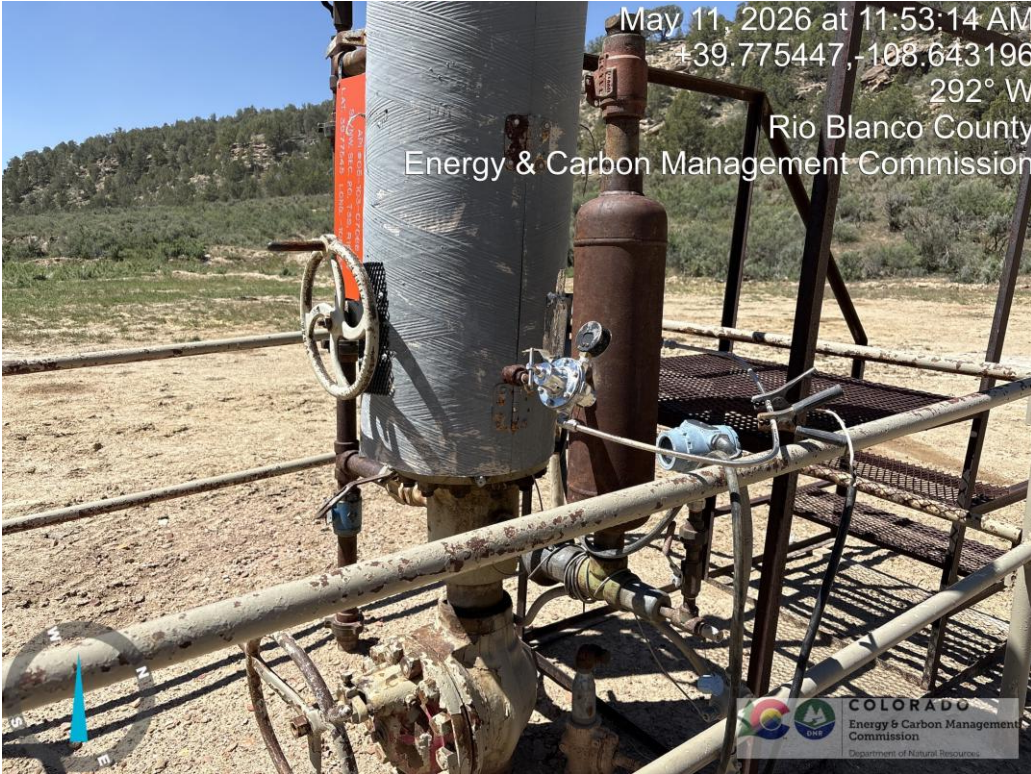

UTAH GAS OP LTD DBA UTAH GAS CORP S E DOUGLAS CREEK-63S100W 20SE1W Facility # 314725

**UTAH GAS OP LTD DBA UTAH GAS CORP
S E DOUGLAS CREEK-63S100W 20SENW
Facility # 314725**

Oily residue on valve.

Oily residue on valve.

Rusty flowlines on well head.