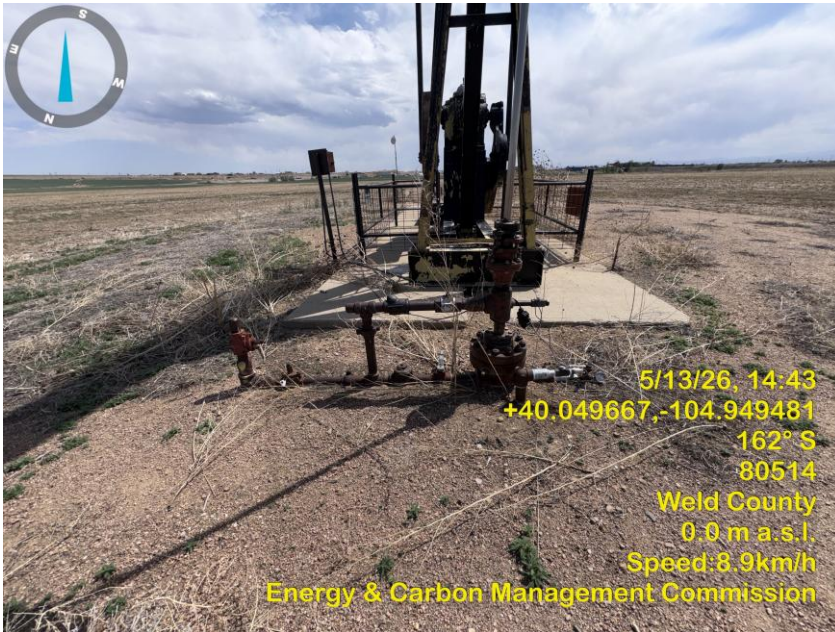

Inspection Photos  
Location Name: UPRR 43 Pan Am I 15  
Location ID: 318368

Photo 1 Location access rd.

Photo 2 Well site.

Inspection Photos  
Location Name: UPRR 43 Pan Am I 15  
Location ID: 318368

Photo 3 Wellhead.

Photo 4 Wellsite.

Inspection Photos  
Location Name: UPRR 43 Pan Am I 15  
Location ID: 318368

Photo 5 Wellhead sign.

Photo 6 Tumble weeds around ancillary equipment.