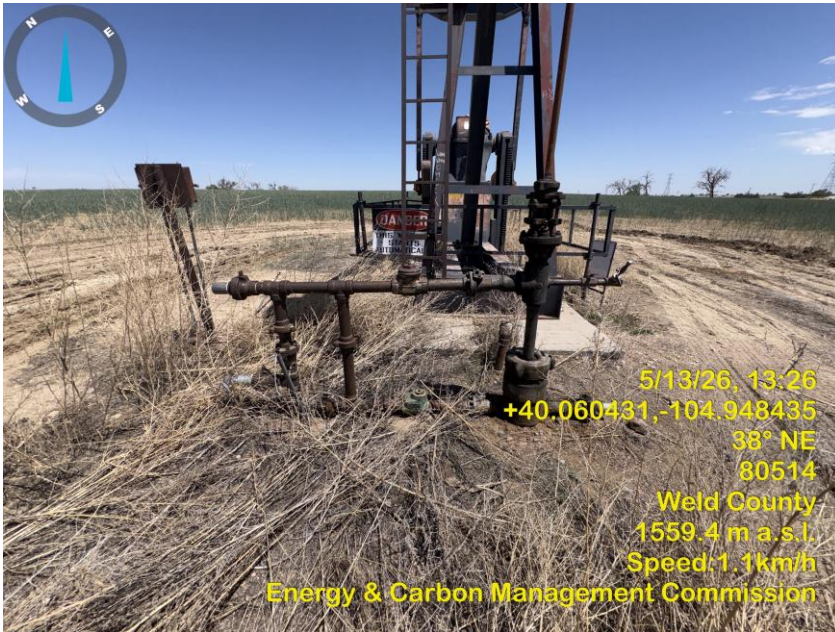

Inspection Photos
Location Name: Foreman Unit 1
Location ID: 317986

Photo 1 Location access rd.

Photo 2 Well site.

Inspection Photos
Location Name: Foreman unit 1
Location ID: 317986

Photo 3 Dead vegetation around wellhead.

Photo 4 Dead vegetation around wellsite.

Inspection Photos
Location Name: Foreman unit 1
Location ID: 317986

Photo 5 Wellhead sign, dead vegetation.

Photo 6 Dead vegetation around wellsite.