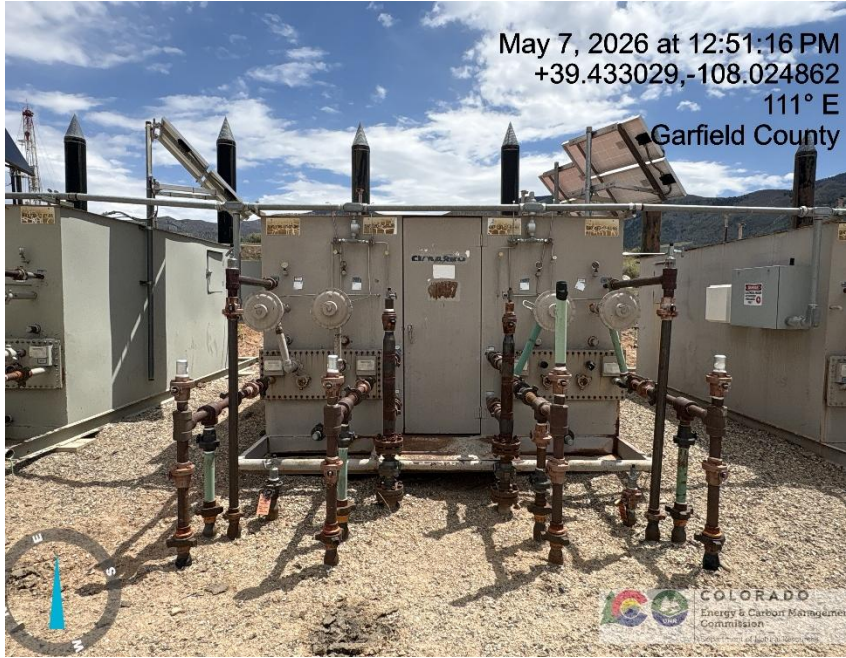

Photo # 6689 Location

Inspection Photos

Location Name: TEP Rocky Mountain LLC WATSON RANCH A Pad

Location # 413055

Photo # 6691 Location