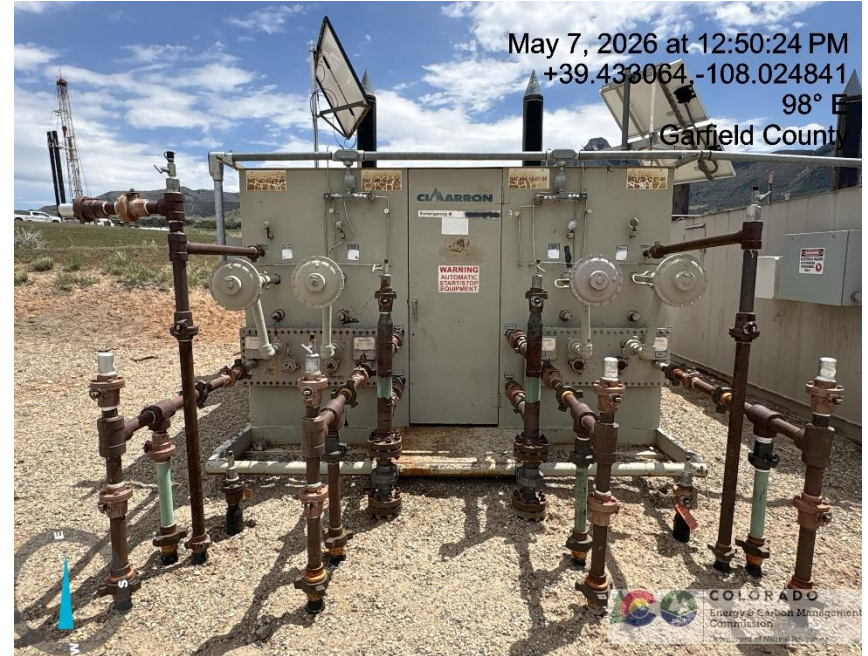

Photo # 6688 Battery sign

Photo # 6690 Location