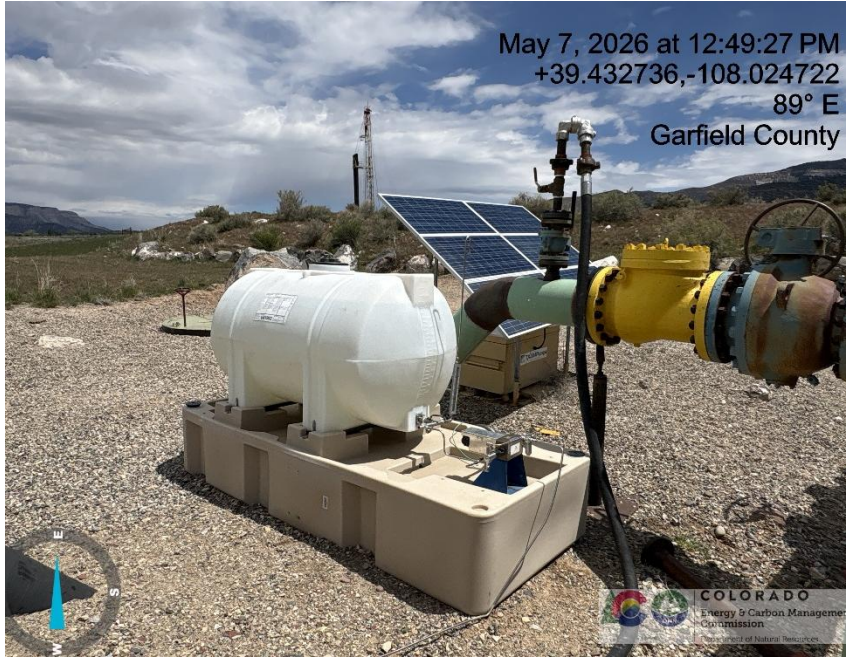

# Inspection Photos

Location Name: TEP Rocky Mountain LLC WATSON RANCH A Pad

Location # 413055

Photo # 6687 From entrance to location

Photo # 6688 Battery sign

# Inspection Photos

Location Name: TEP Rocky Mountain LLC WATSON RANCH A Pad

Location # 413055

Photo # 6693 Location

Photo # 6694 Location