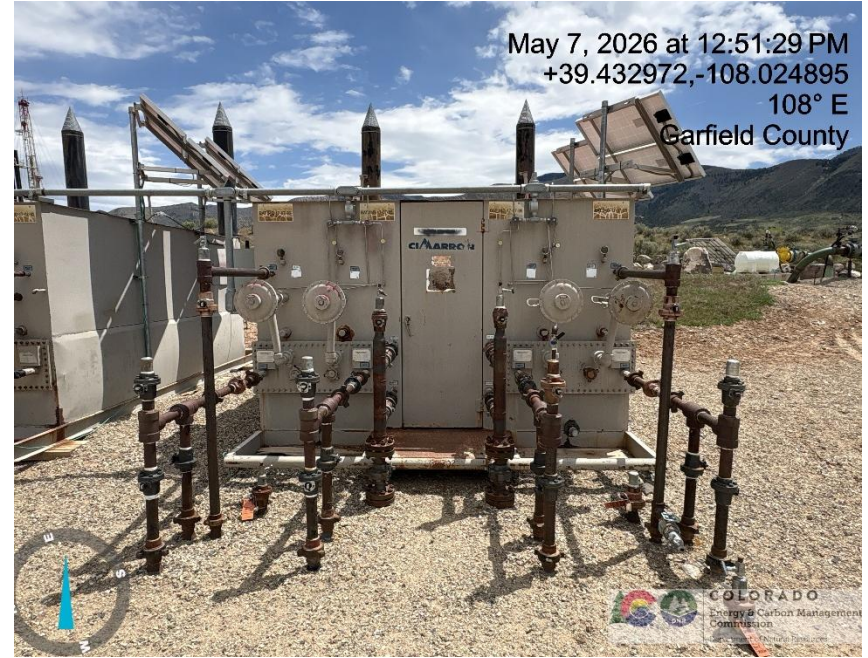

# Inspection Photos

Location Name: TEP Rocky Mountain LLC WATSON RANCH A Pad

Location # 413055

Photo # 6687 From entrance to location

Photo # 6688 Battery sign

# Inspection Photos

Location Name: TEP Rocky Mountain LLC WATSON RANCH A Pad

Location # 413055

Photo # 6691 Location

Photo # 6692 Location