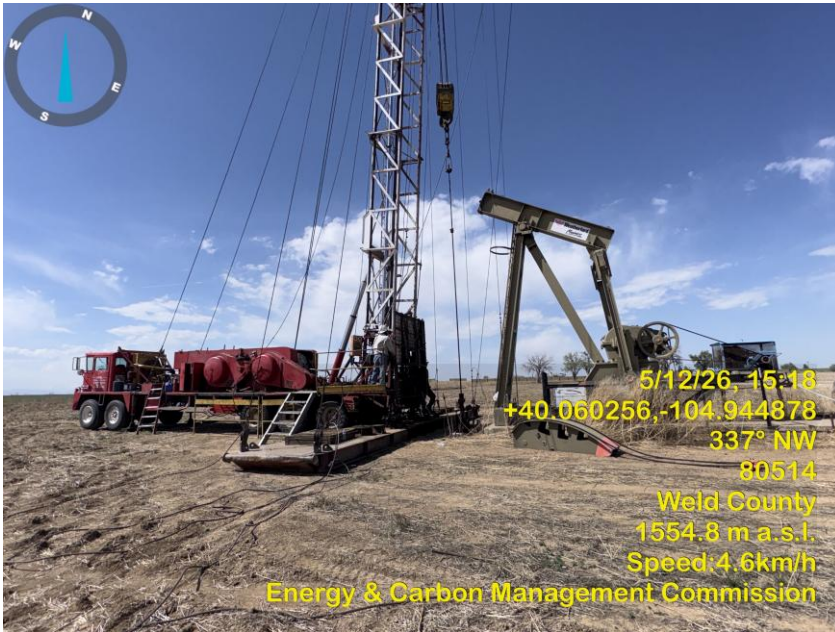

Inspection Photos
Location Name: Foreman Unit 4
Location ID: 323252

Photo 1 Location Access rd.

Photo 2 Location.

Inspection Photos
Location Name: Foreman Unit 4
Location ID: 323252

Photo 3 Location sign.

Photo 4 Wellhead.

Inspection Photos
Location Name: Foreman Unit 4
Location ID: 323252

Photo 5 Location.