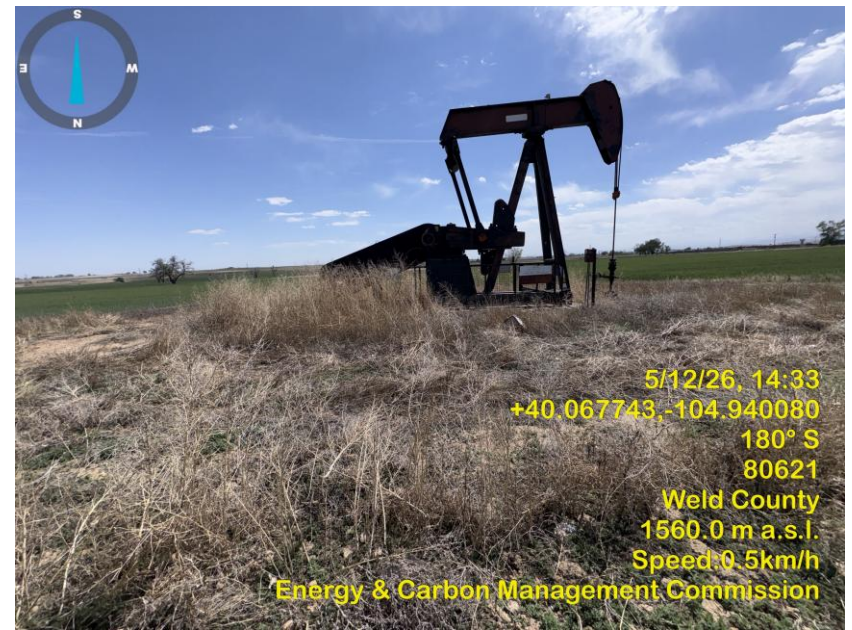

Photo 6 Tall dead vegetation around the Wellhead.

Photo 8 Dead vegetation around wellsite.