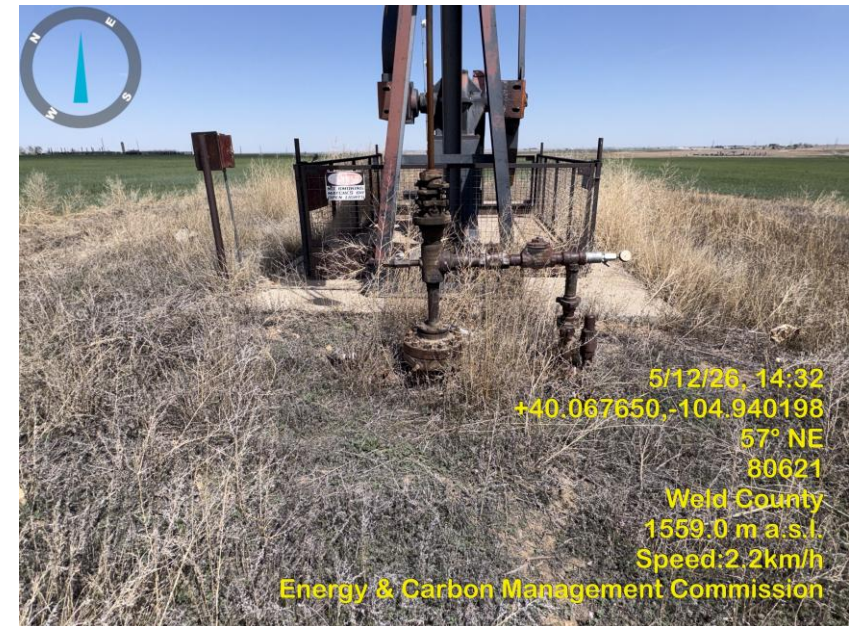

Photo 4 Well site, dead vegetation around equipment.

Inspection Photos
Location Name: UPRR 42 Pan Am AJ 4
Location ID: 318625

Photo 5 Wellhead sign.

Photo 6 Tall dead vegetation around the Wellhead.

Inspection Photos
Location Name: UPRR 42 Pan Am AJ 4
Location ID: 318625