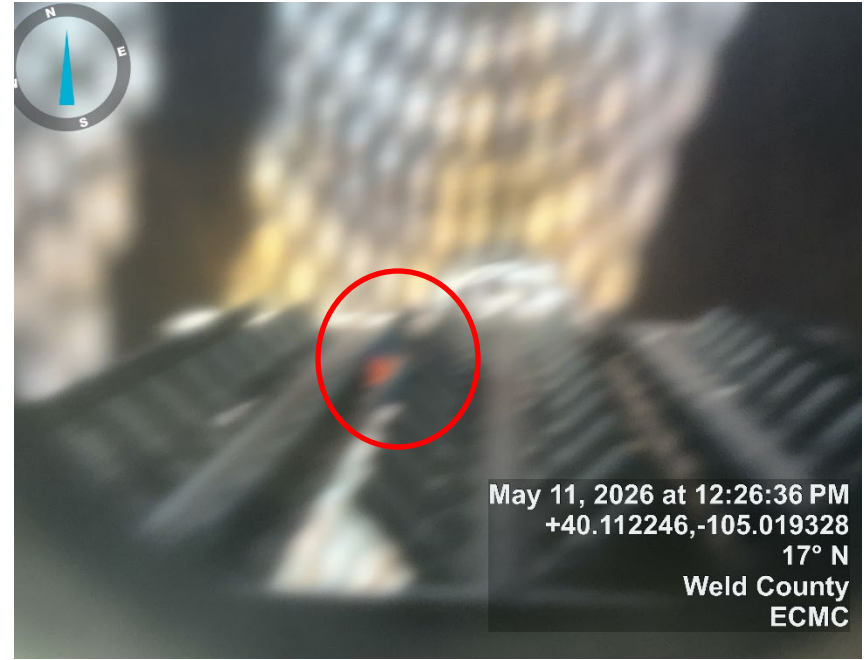

Inspection Photos
Location Name: Shaw, Michael S #1
Location ID: 476278

Photo 1: Location from entrance

Photo 2: Tank Battery Sign

Inspection Photos
Location Name: Shaw, Michael S #1
Location ID: 476278

Photo 3: Tank Battery

Photo 4: Capacity installed, NO CONTENTS DISPLAYED

Inspection Photos
Location Name: Shaw, Michael S #1
Location ID: 476278

Photo 5: Nesting removed

Photo 6: Nesting removed

Inspection Photos
Location Name: Shaw, Michael S #1
Location ID: 476278

Photo 7: Vegetation removed

Photo 8: Vegetation removed

Inspection Photos
Location Name: Shaw, Michael S #1
Location ID: 476278

Photo 9: Vegetation removed

Photo 10: Berm repaired

Inspection Photos
Location Name: Shaw, Michael S #1
Location ID: 476278