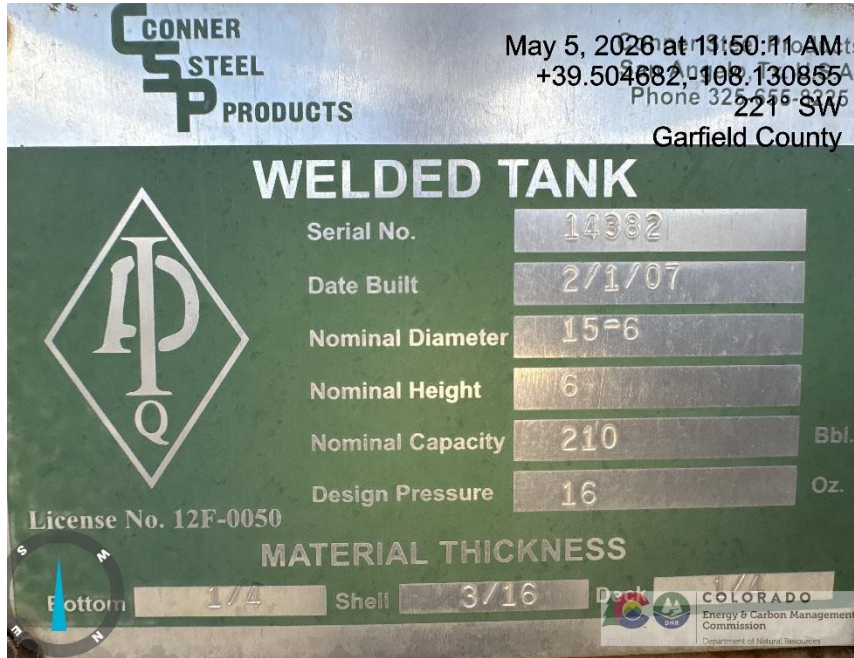

# Inspection Photos

Location Name: TEP ROCKY MOUNTAIN LLC CHEVRON GM 33-20 Pad

Location ID: 324126

Photo # 6128 From entrance to location

Photo # 6129 Battery sign

# Inspection Photos

Location Name: TEP ROCKY MOUNTAIN LLC CHEVRON GM 33-20 Pad

Location ID: 324126

Photo # 6134 Location

Photo # 6135 Tank capacity incorrect

# Inspection Photos

Location Name: TEP ROCKY MOUNTAIN LLC CHEVRON GM 33-20 Pad

Location ID: 324126

Photo # 6136 Tank capacity