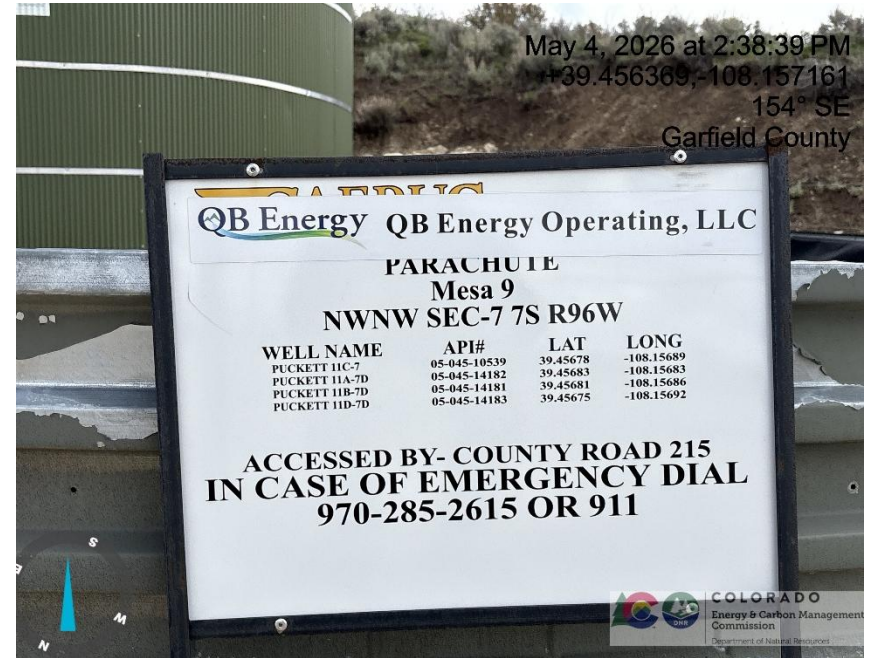

Inspection/Audit Photos

Location Name: QB ENERGY OPERATING LLC PUCKETT 11C-7 (Mesa 9)

Location #: 334980

Photo # 5423 From entrance to location

Photo # 5424 Battery sign

Inspection/Audit Photos

Location Name: QB ENERGY OPERATING LLC PUCKETT 11C-7 (Mesa 9)

Location #: 334980

Photo # 5425 Location

Photo # 5426 Location

Inspection/Audit Photos

Location Name: QB ENERGY OPERATING LLC PUCKETT 11C-7 (Mesa 9)

Location #: 334980

Photo # 5427 Location

Photo # 5428 Location

Inspection/Audit Photos

Location Name: QB ENERGY OPERATING LLC PUCKETT 11C-7 (Mesa 9)

Location #: 334980

Photo # 5429 Location

Photo # 5430 Unmarked deadman

Inspection/Audit Photos

Location Name: QB ENERGY OPERATING LLC PUCKETT 11C-7 (Mesa 9)