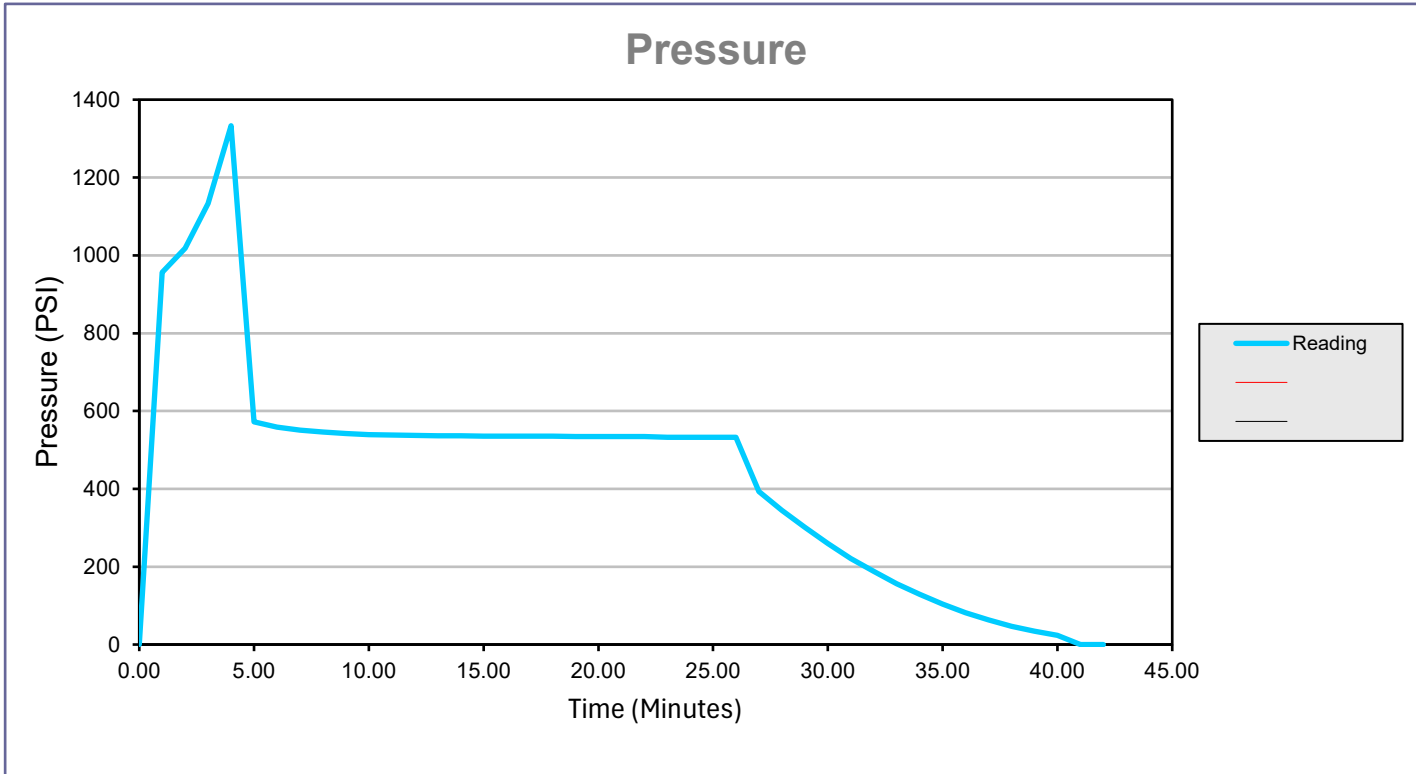

# Data Collection Report

Gauge Information	
Serial Number	812261
Model	10KPSIXP2I
Message Store	-----
Units	PSI

Run Info	
Start Time	5/6/26 10:04:24 AM
Stop Time	5/6/26 10:47:05 AM
Logging Interval	60

BYPASS STATE 02N MIT  
API: 05-123-52487

Serial Number 812261  
 Model 10KPSIXP2I  
 Units PSI  
 Firmware Version R0324  
 Run Index 1  
 Logging Type Actual  
 Logging Interval 60  
 Start Time 5/6/2026 10:04  
 Stop Time 5/6/2026 10:47  
 Time Reading