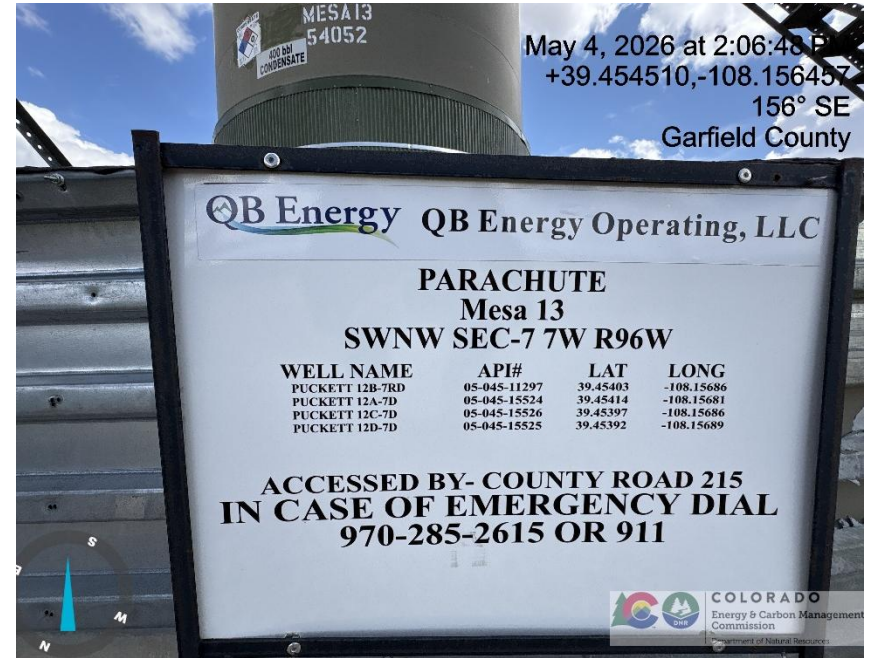

Inspection/Audit Photos

Location Name: QB ENERGY OPERATING LLC PUCKETT 12B-7RD (Mesa 13) Pad

Location #: 334986

Photo # 5316 From entrance to location

Photo # 5317 Battery sign

Inspection/Audit Photos

Location Name: QB ENERGY OPERATING LLC PUCKETT 12B-7RD (Mesa 13) Pad

Location #: 334986

Photo # 5318 Location

Photo # 5319 Location

Inspection/Audit Photos

Location Name: QB ENERGY OPERATING LLC PUCKETT 12B-7RD (Mesa 13) Pad

Location #: 334986

Photo # 5320 Location

Photo # 5321 Location

Inspection/Audit Photos

Location Name: QB ENERGY OPERATING LLC PUCKETT 12B-7RD (Mesa 13) Pad

Location #: 334986

Photo # 5322 Location

Photo # 5323 Location