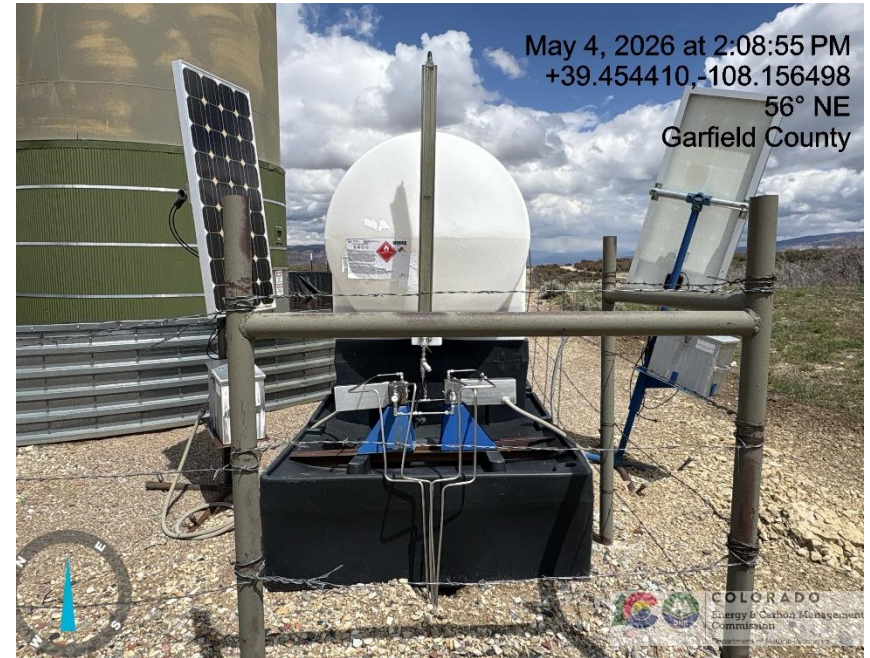

Inspection/Audit Photos

Location Name: QB ENERGY OPERATING LLC PUCKETT 12B-7RD (Mesa 13) Pad

Location #: 334986

Photo # 5316 From entrance to location

Photo # 5317 Battery sign

Inspection/Audit Photos

Location Name: QB ENERGY OPERATING LLC PUCKETT 12B-7RD (Mesa 13) Pad

Location #: 334986

Photo # 5318 Location

Photo # 5319 Location

Inspection/Audit Photos

Location Name: QB ENERGY OPERATING LLC PUCKETT 12B-7RD (Mesa 13) Pad

Location #: 334986

Photo # 5320 Location

Photo # 5321 Location

Inspection/Audit Photos

Location Name: QB ENERGY OPERATING LLC PUCKETT 12B-7RD (Mesa 13) Pad

Location #: 334986

Photo # 5322 Location

Photo # 5323 Location