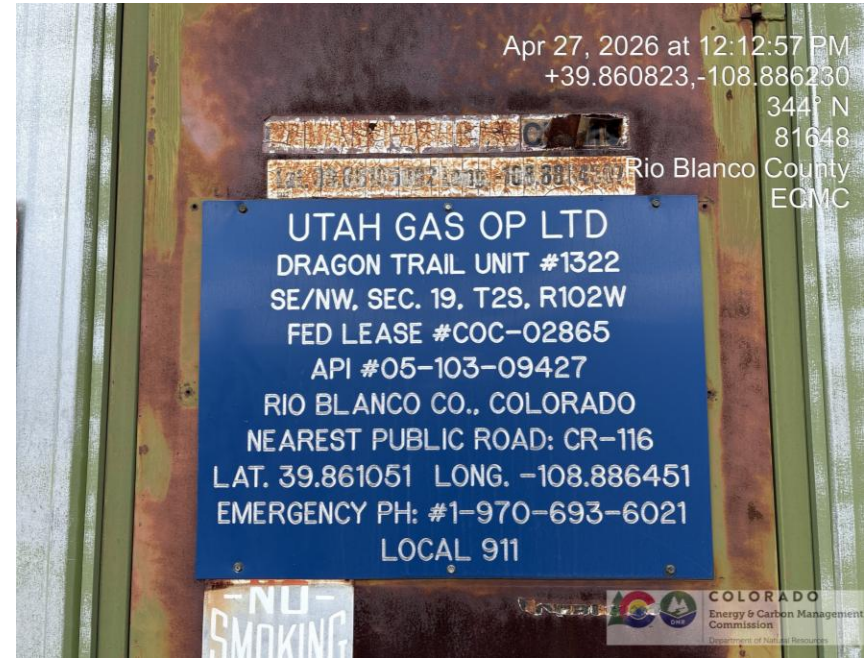

Inspection/Audit Photos

Location: UTAH GAS OP LTD DBA UTAH GAS CORP DRAGON TRAIL UNIT #1322

Location ID: 315915

Date: 04/27/2026

Photo # 4841 Entrance to location

Photo # 4848 Location

Inspection/Audit Photos

Location: UTAH GAS OP LTD DBA UTAH GAS CORP DRAGON TRAIL UNIT #1322

Location ID: 315915

Date: 04/27/2026

Photo # 4842 Location

Photo # 4847 Location

Inspection/Audit Photos

Location: UTAH GAS OP LTD DBA UTAH GAS CORP DRAGON TRAIL UNIT #1322