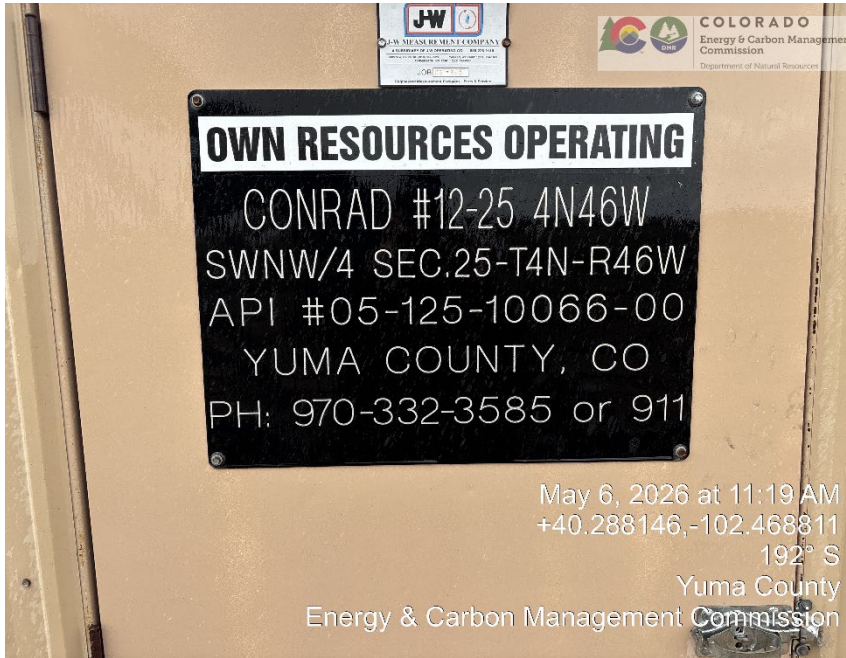

Inspection Photos
Location Name: Conrad 12-25
API: 05-125-10066

Lease sign

Meter run, Wellhead, and PU

Inspection Photos
Location Name: Conrad 12-25
API: 05-125-10066

New water ground valve