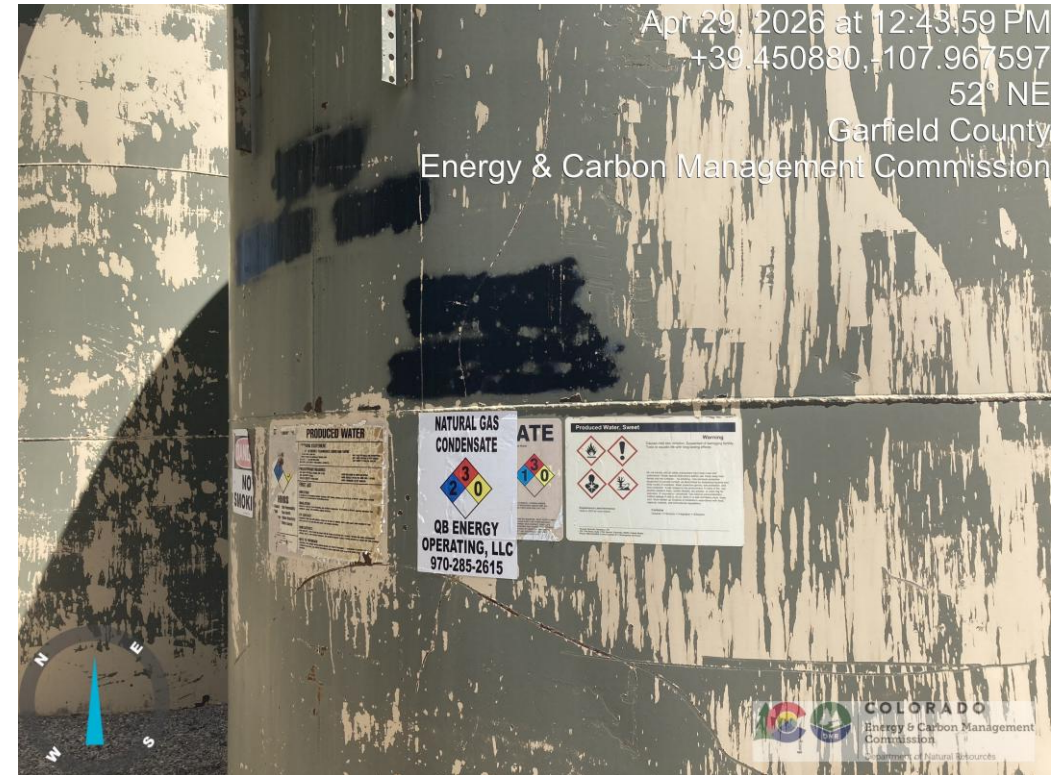

QB ENERGY OPERATING LLC MAP LLC-67S95W 11NESW Facility # 334733

Tank label was replaced.

**QB ENERGY OPERATING LLC
MAP LLC-67S95W 11NESW
Facility # 334733**

**Paint deterioration and areas of rust.
Torn and damaged labels.**

**Paint deterioration and areas of rust.
Torn and damaged labels.**

**QB ENERGY OPERATING LLC
MAP LLC-67S95W 11NESW
Facility # 334733**

Paint deterioration and areas of rust.

Paint deterioration and areas of rust.