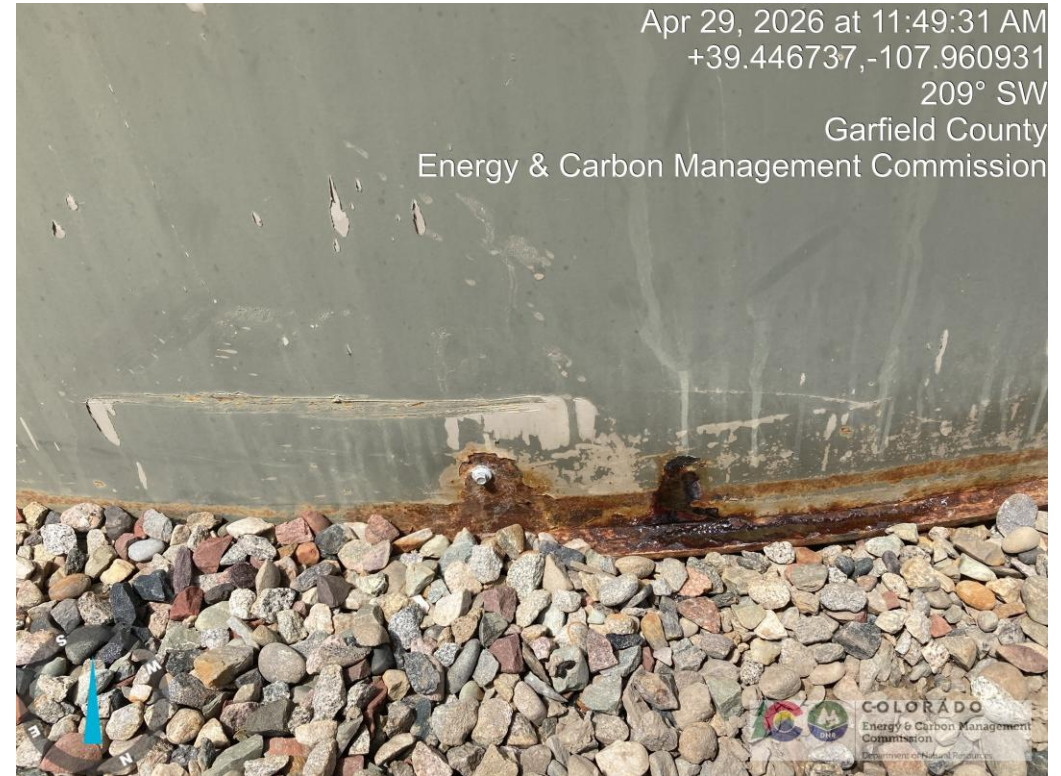

QB ENERGY OPERATING LLC BENTLEY-67S95W 11SWSE Facility # 324168

**QB ENERGY OPERATING LLC
BENTLEY-67S95W 11SWSE
Facility # 324168**

East tank was repaired with a screw. Another seep has shown up within inches of the last seep.

East tank was repaired with a screw. Another seep has shown up within inches of the last seep.

**QB ENERGY OPERATING LLC
BENTLEY-67S95W 11SWSE
Facility # 324168**

No OOSLAT tag