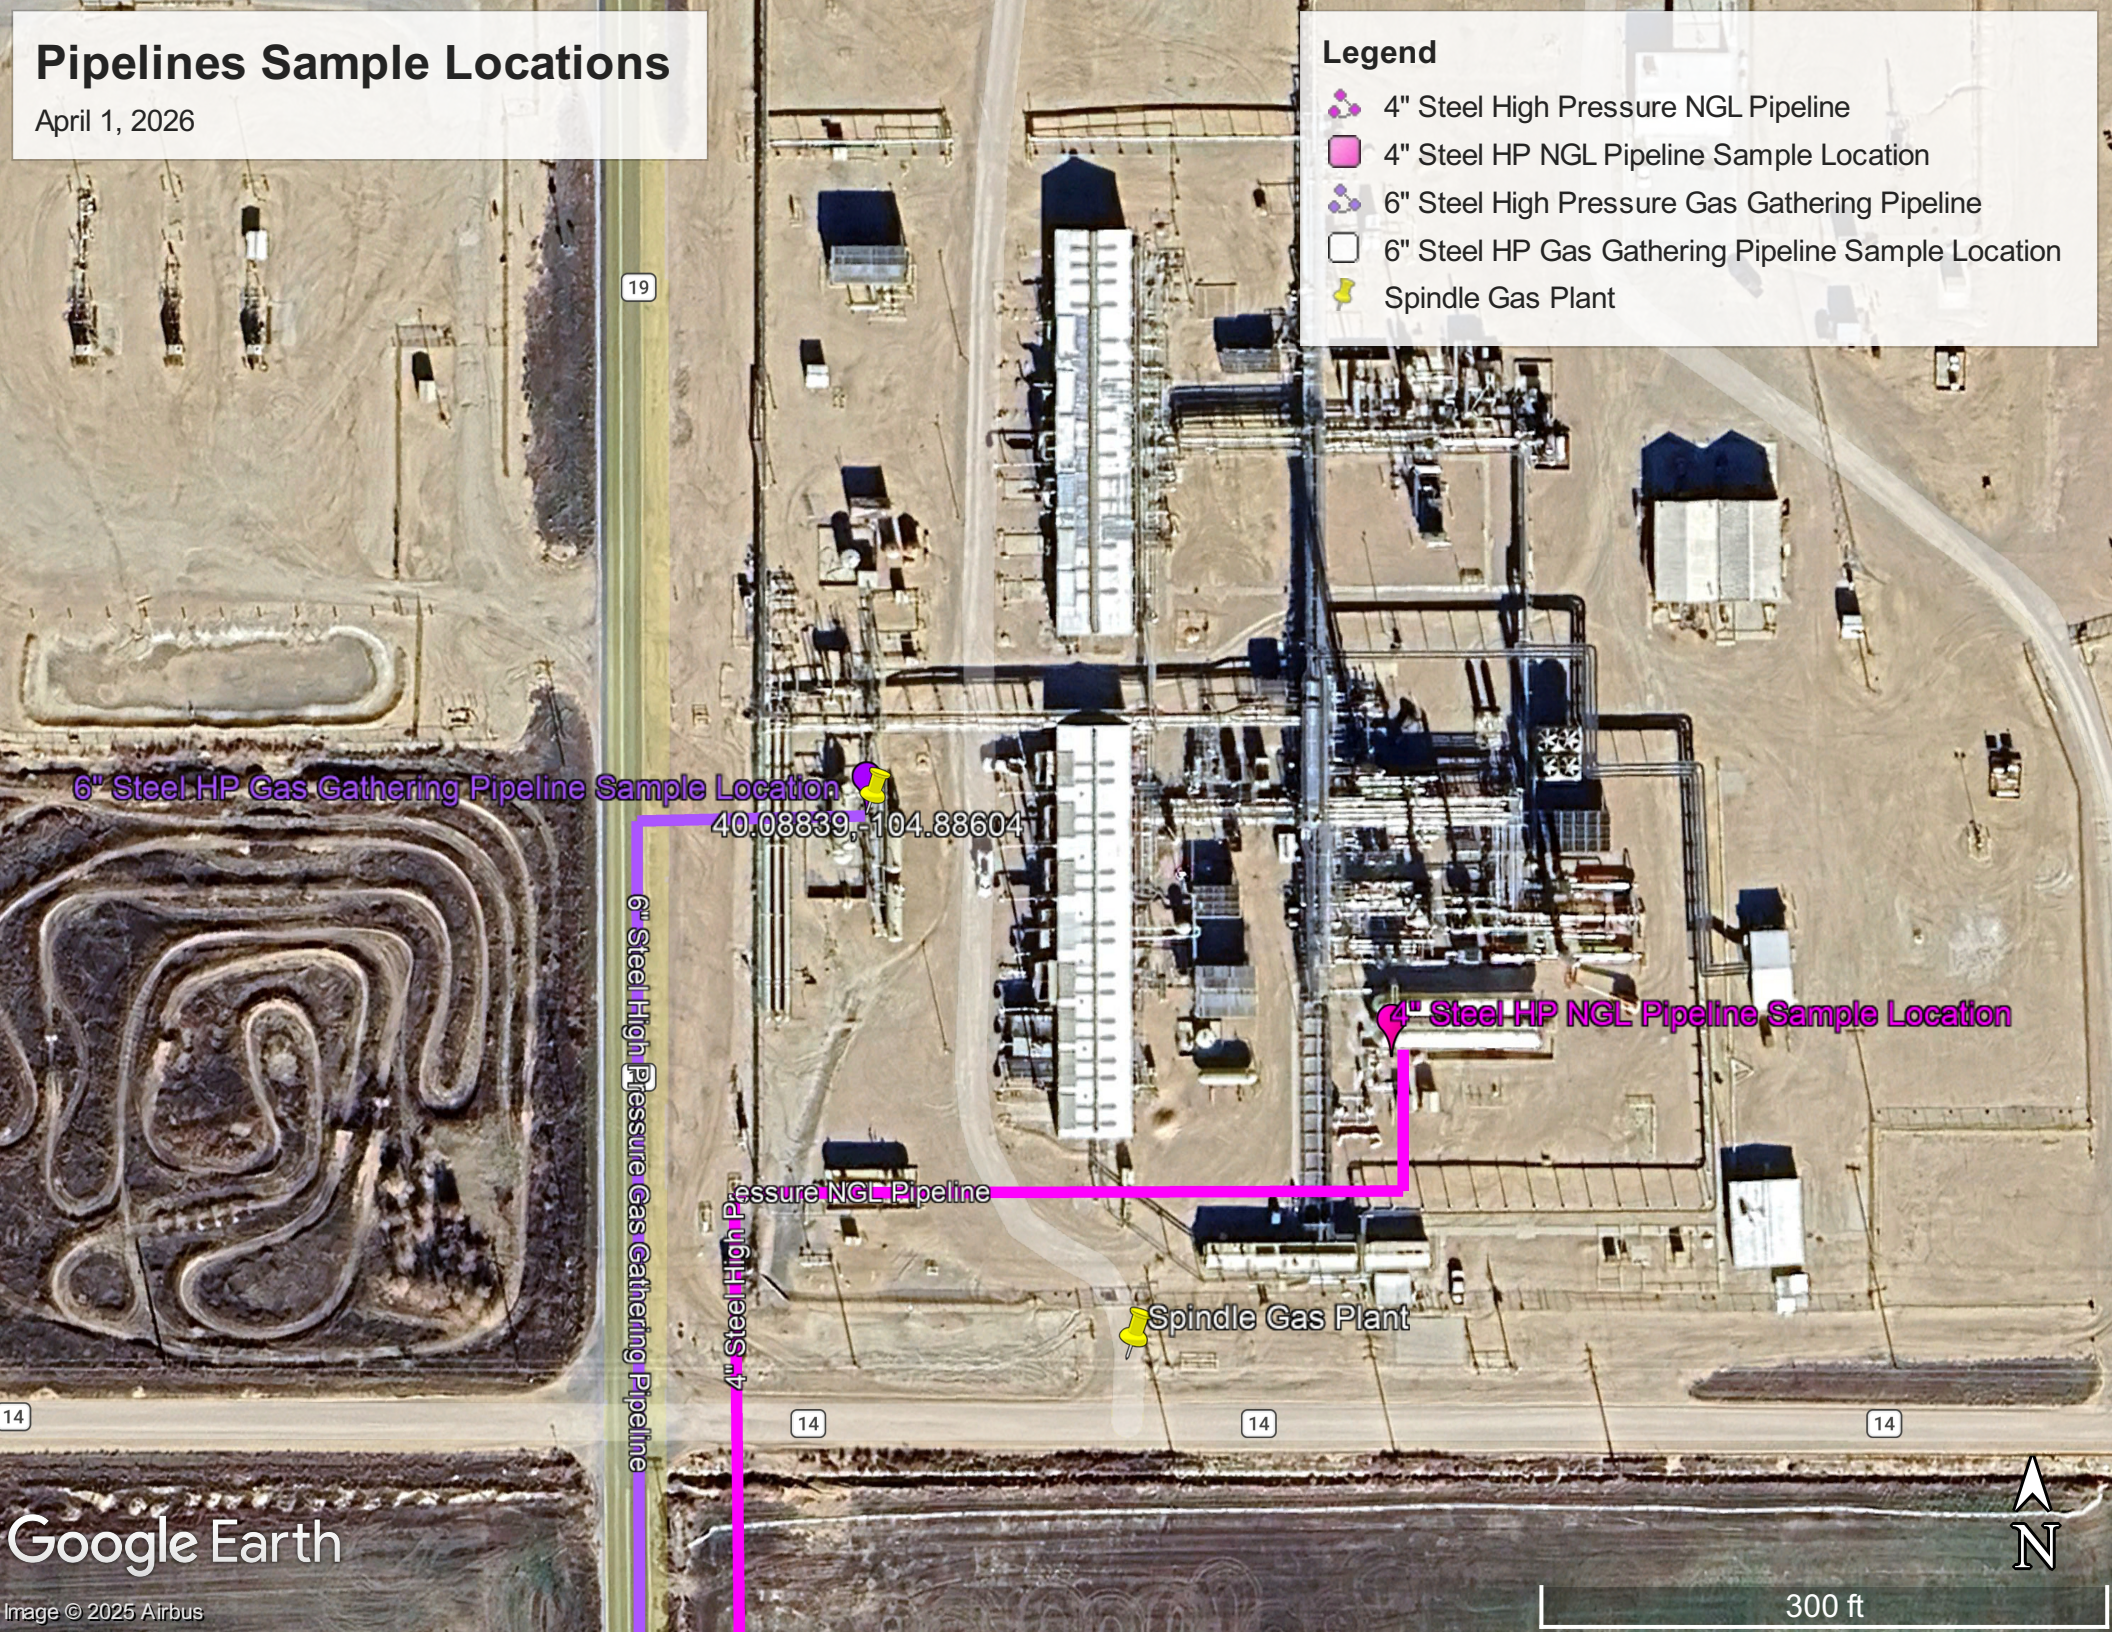

Pipelines Sample Locations

April 1, 2026

Legend

-  4" Steel High Pressure NGL Pipeline
-  4" Steel HP NGL Pipeline Sample Location
-  6" Steel High Pressure Gas Gathering Pipeline
-  6" Steel HP Gas Gathering Pipeline Sample Location
-  Spindle Gas Plant

6" Steel HP Gas Gathering Pipeline Sample Location
40.03839, -104.88604

4" Steel HP NGL Pipeline Sample Location

4" Steel High Pressure NGL Pipeline

Spindle Gas Plant