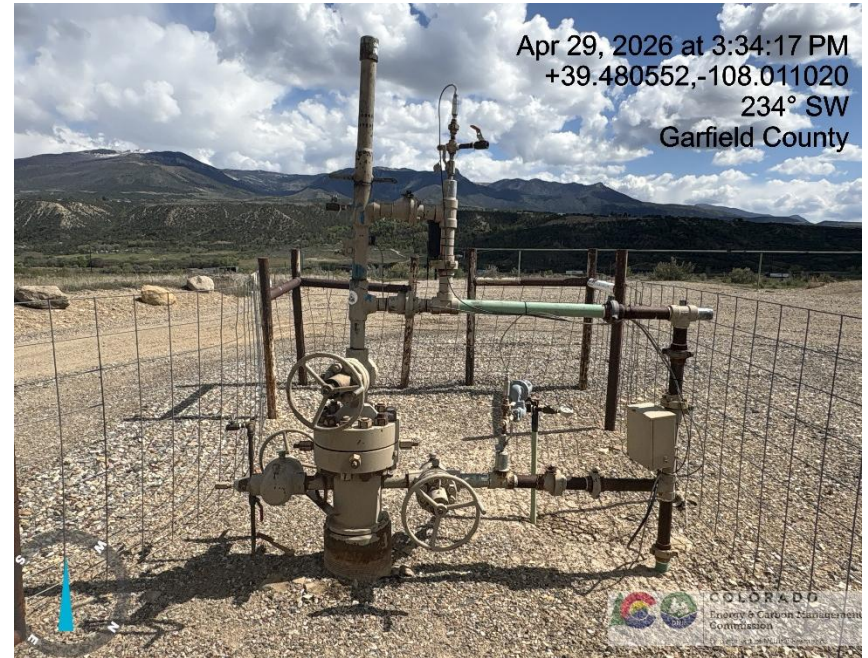

Inspection Photos

Location Name: TEP ROCKY MOUNTAIN LLC Exxon Tank Farm PA 313-33

Location ID: 324188

Photo # 3993 From entrance to location

Photo # 3994 Battery sign

Inspection Photos

Location Name: TEP ROCKY MOUNTAIN LLC Exxon Tank Farm PA 313-33

Location ID: 324188

Photo # 3995 Wellhead sign

Photo # 3996 Location

Inspection Photos

Location Name: TEP ROCKY MOUNTAIN LLC Exxon Tank Farm PA 313-33

Location ID: 324188

Photo # 3997 Location

Photo # 3998 Location

Inspection Photos

Location Name: TEP ROCKY MOUNTAIN LLC Exxon Tank Farm PA 313-33

Location ID: 324188

Photo # 3999 Location

Photo # 4000 Location

Inspection Photos

Location Name: TEP ROCKY MOUNTAIN LLC Exxon Tank Farm PA 313-33

Location ID: 324188

Photo # 4001 Unmarked deadman

Photo # 4002 Same unmarked deadman

Inspection Photos

Location Name: TEP ROCKY MOUNTAIN LLC Exxon Tank Farm PA 313-33

Location ID: 324188

Apr 29, 2026 at 3:45:52 PM
+39.480271,-108.011068
324° NW
Garfield County