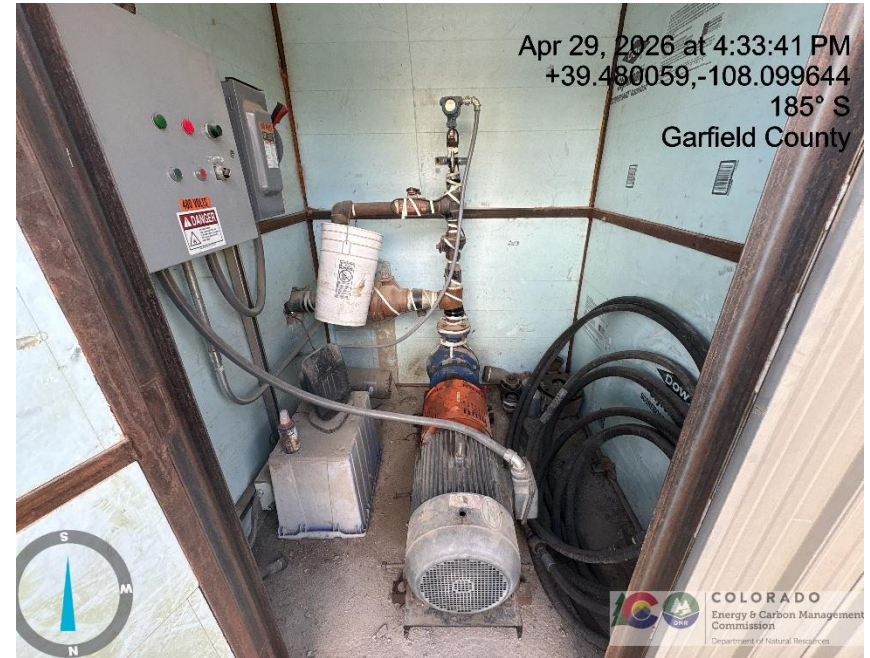

Photo # 4149 Location