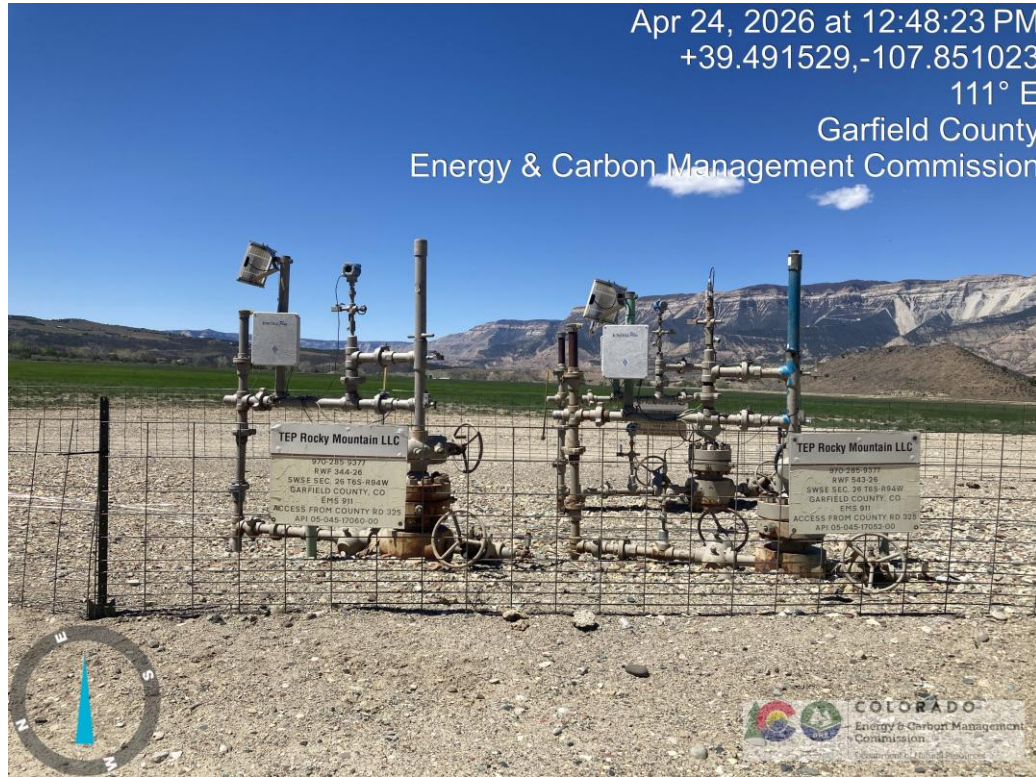

TEP ROCKY MOUNTAIN LLC SAVAGE-66S94W 26SWSE Location # 335488