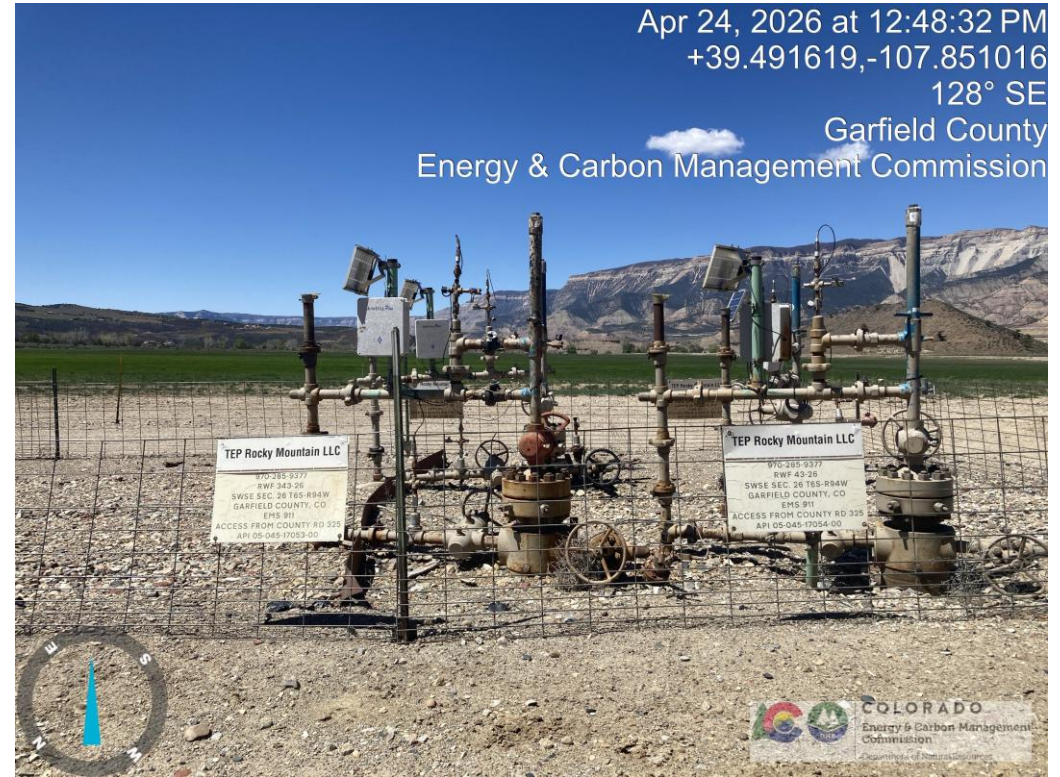

TEP ROCKY MOUNTAIN LLC SAVAGE-66S94W 26SWSE Location # 335488