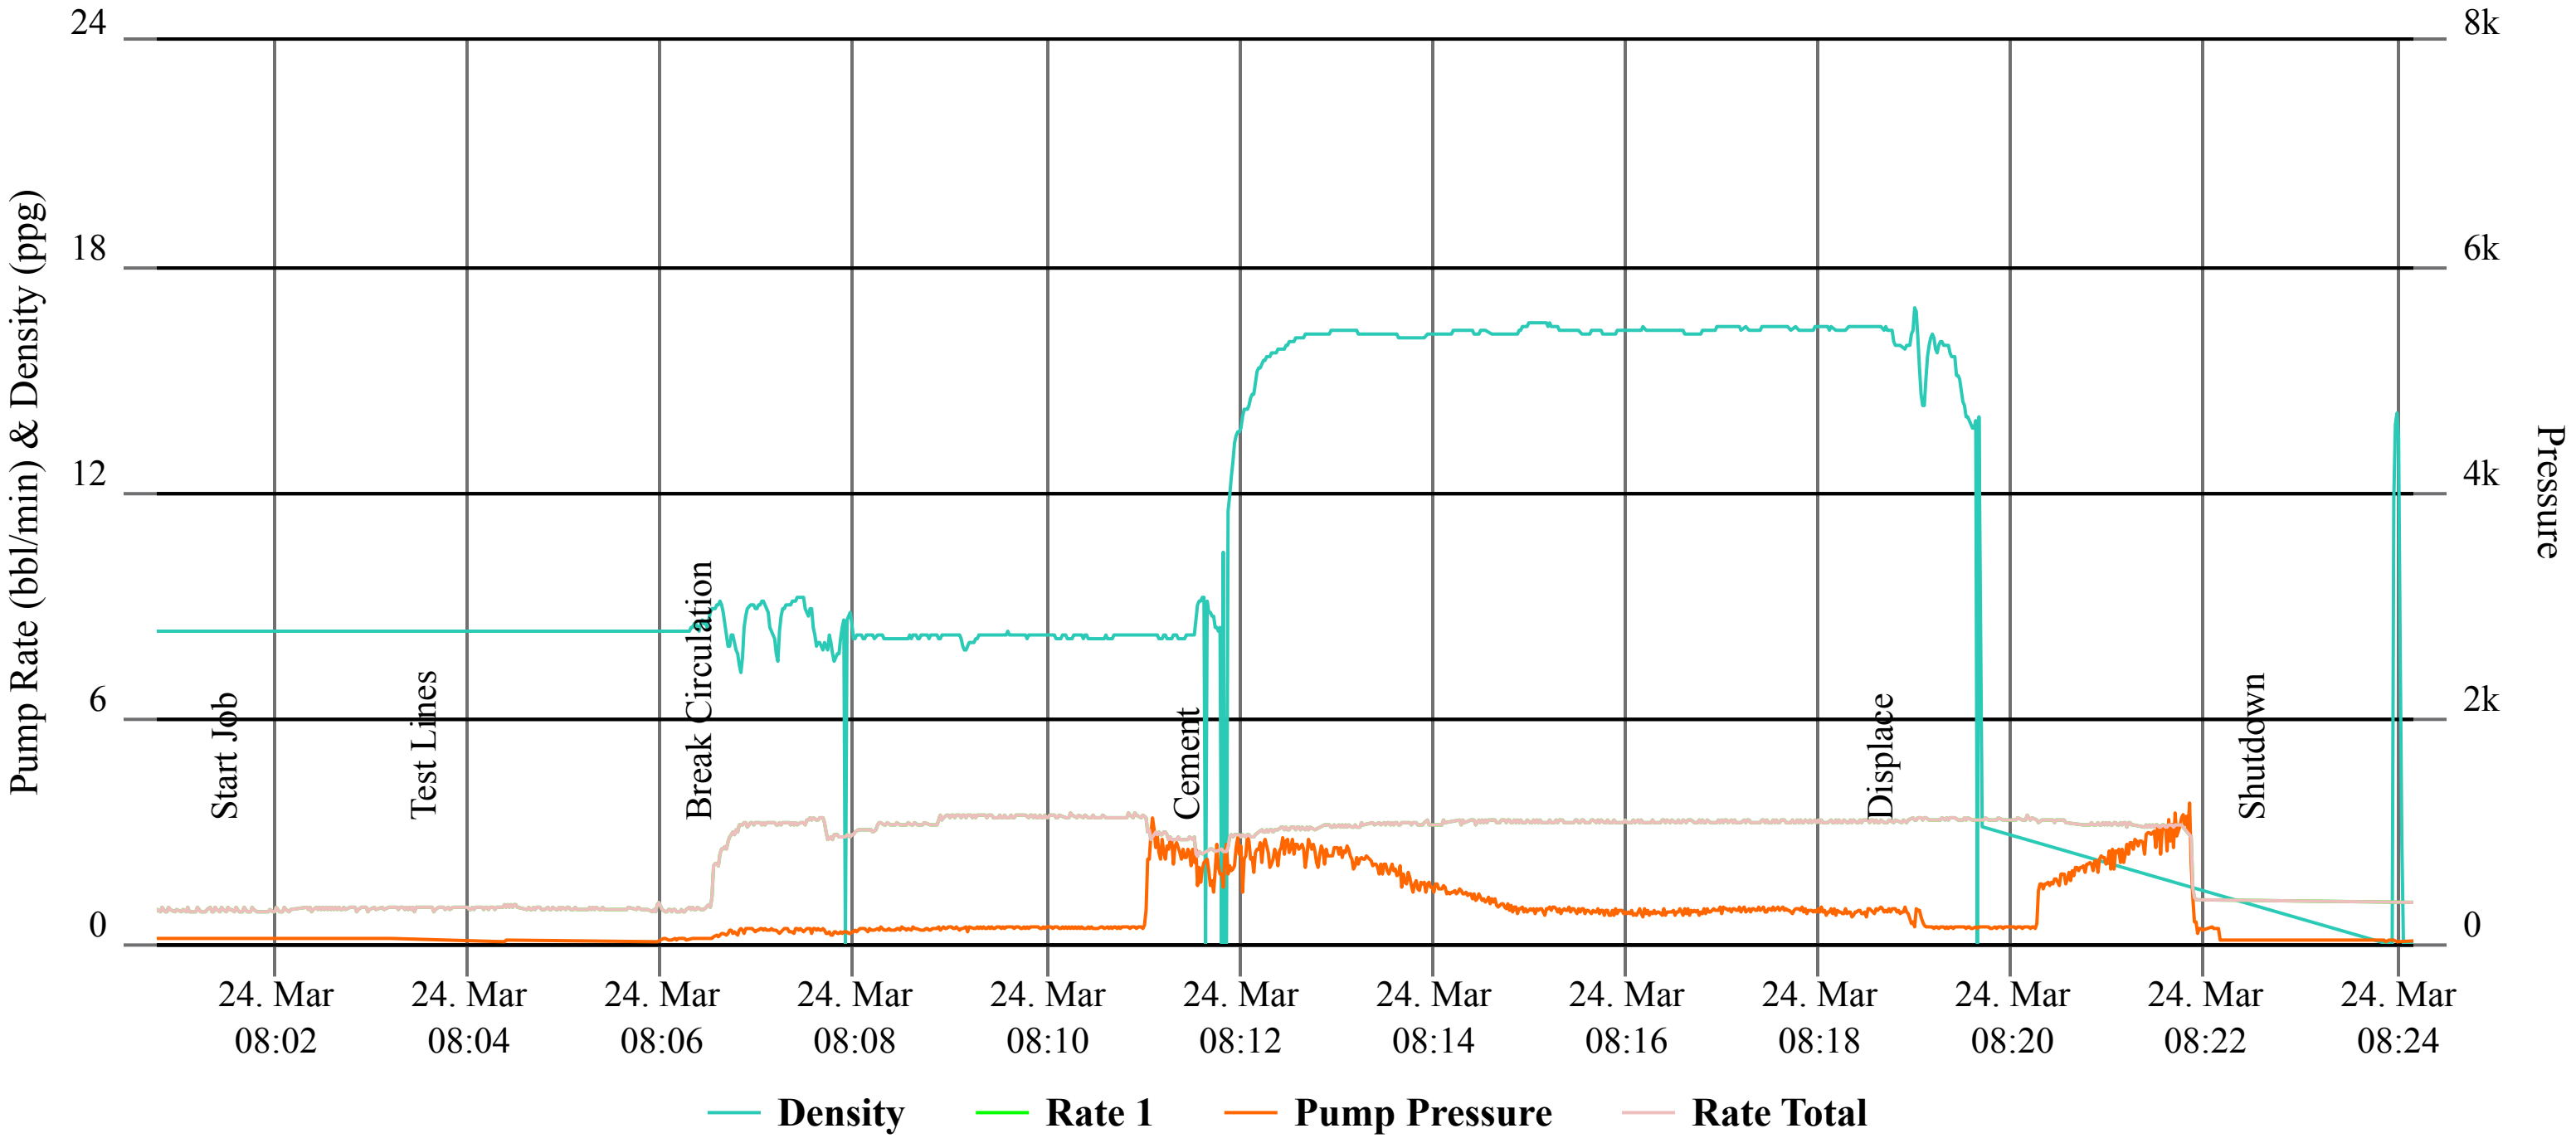

CASTOR 2-27 PLUG #1

CEMENTING

CASTOR 2-27 PLUG #2

CEMENTING