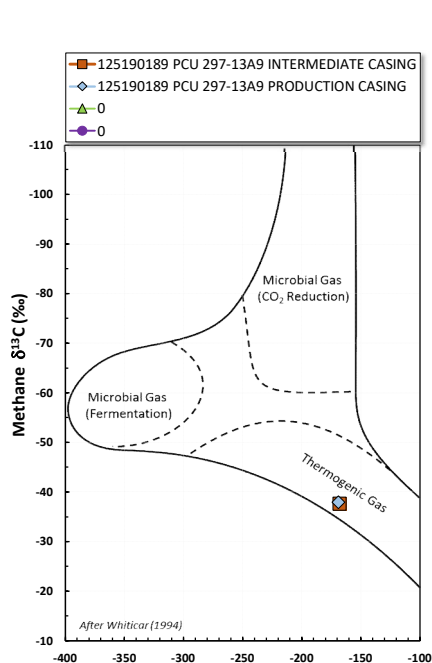

Methane $\delta^{13}\text{C}$ vs δD Genetic Classification Plot