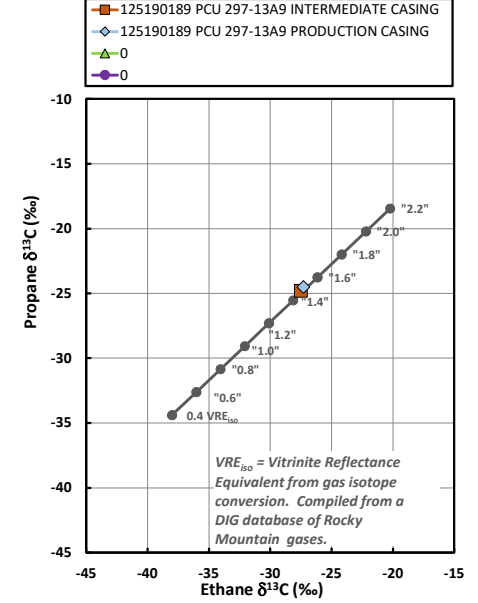

Ethane - Propane Maturity Plot