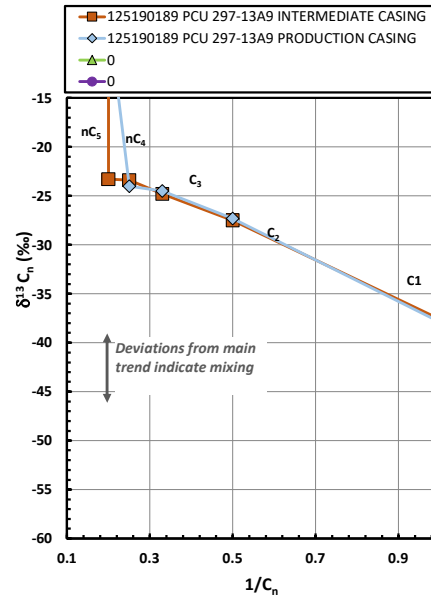

Mixing Plot