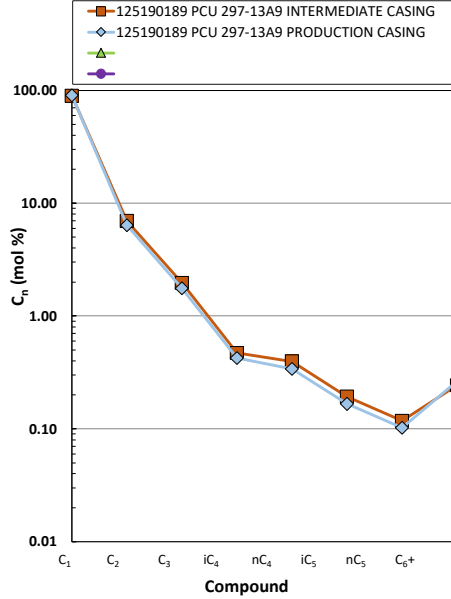

Hydrocarbon Composition Plot

Methane $\delta^{13}\text{C}$ vs δD Genetic Classification Plot