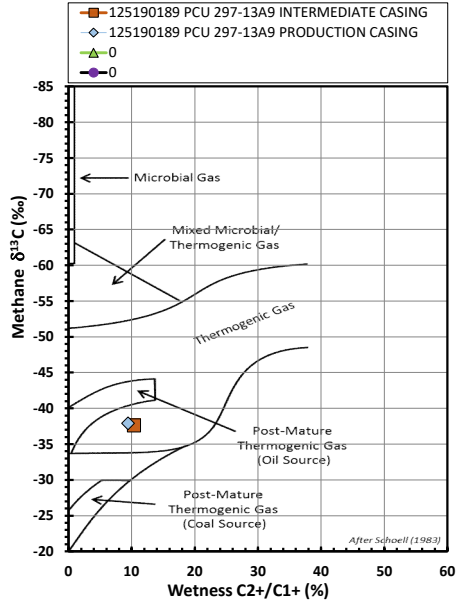

Methane $\delta^{13}\text{C}$ vs Wetness Genetic Classification Plot

Haworth Ratio Plot - Characterization of Hydrocarbon Type