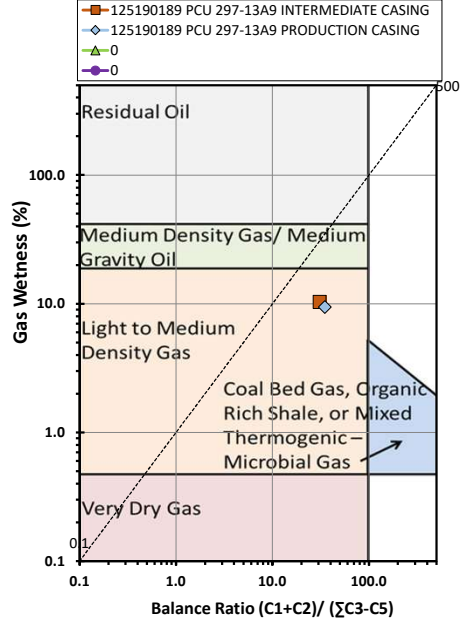

Haworth Ratio Plot - Characterization of Hydrocarbon Type