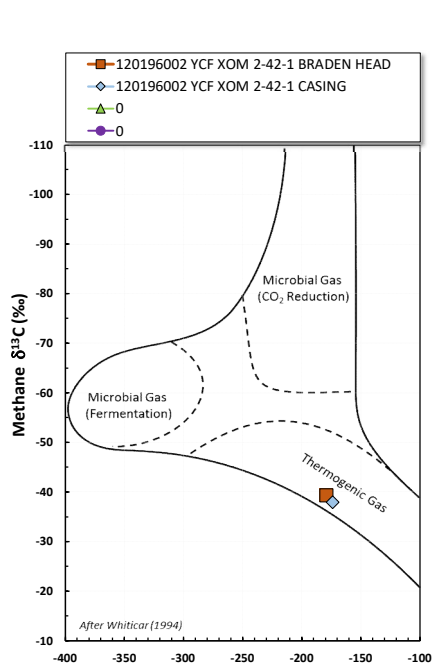

Methane $\delta^{13}\text{C}$ vs δD Genetic Classification Plot