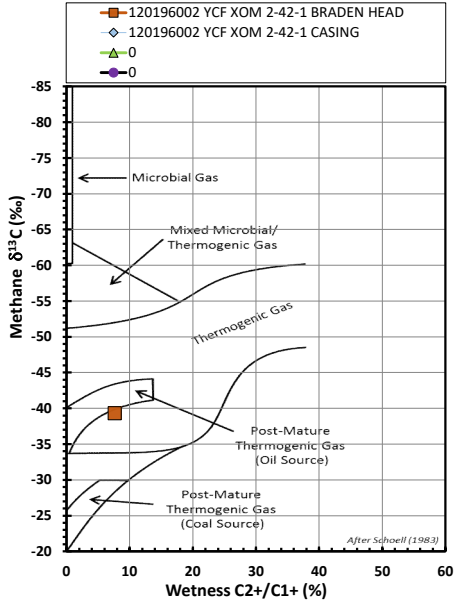

Methane $\delta^{13}\text{C}$ vs Wetness Genetic Classification Plot

Haworth Ratio Plot - Characterization of Hydrocarbon Type