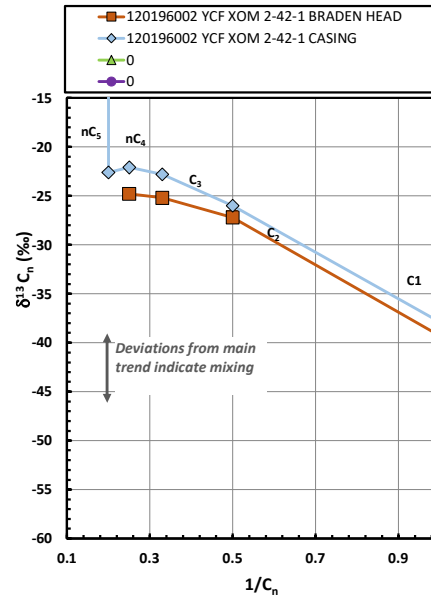

Mixing Plot