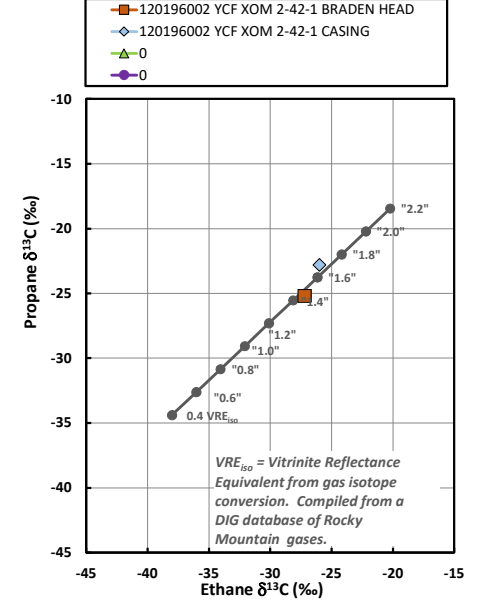

Ethane - Propane Maturity Plot