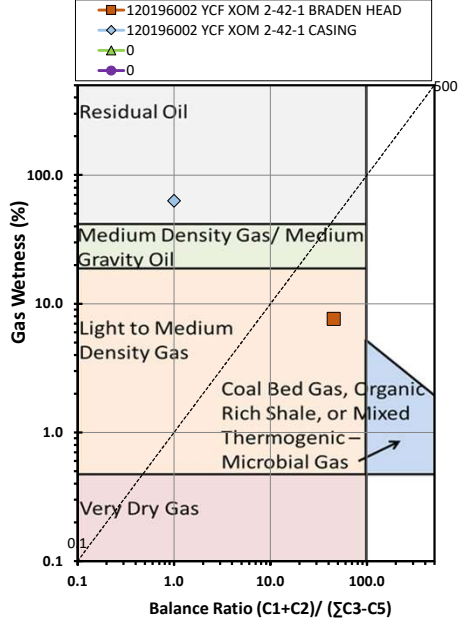

Haworth Ratio Plot - Characterization of Hydrocarbon Type