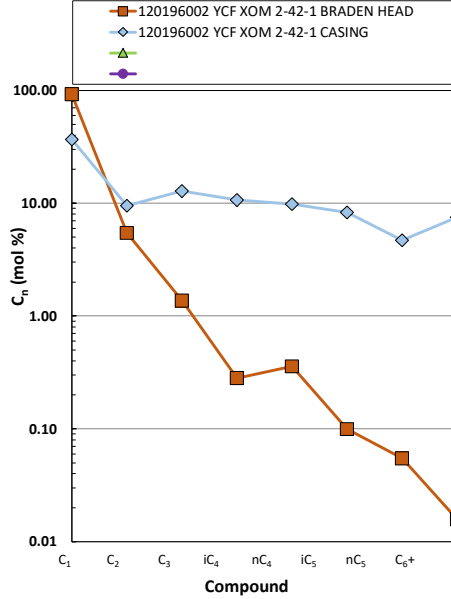

Hydrocarbon Composition Plot

Methane $\delta^{13}\text{C}$ vs δD Genetic Classification Plot