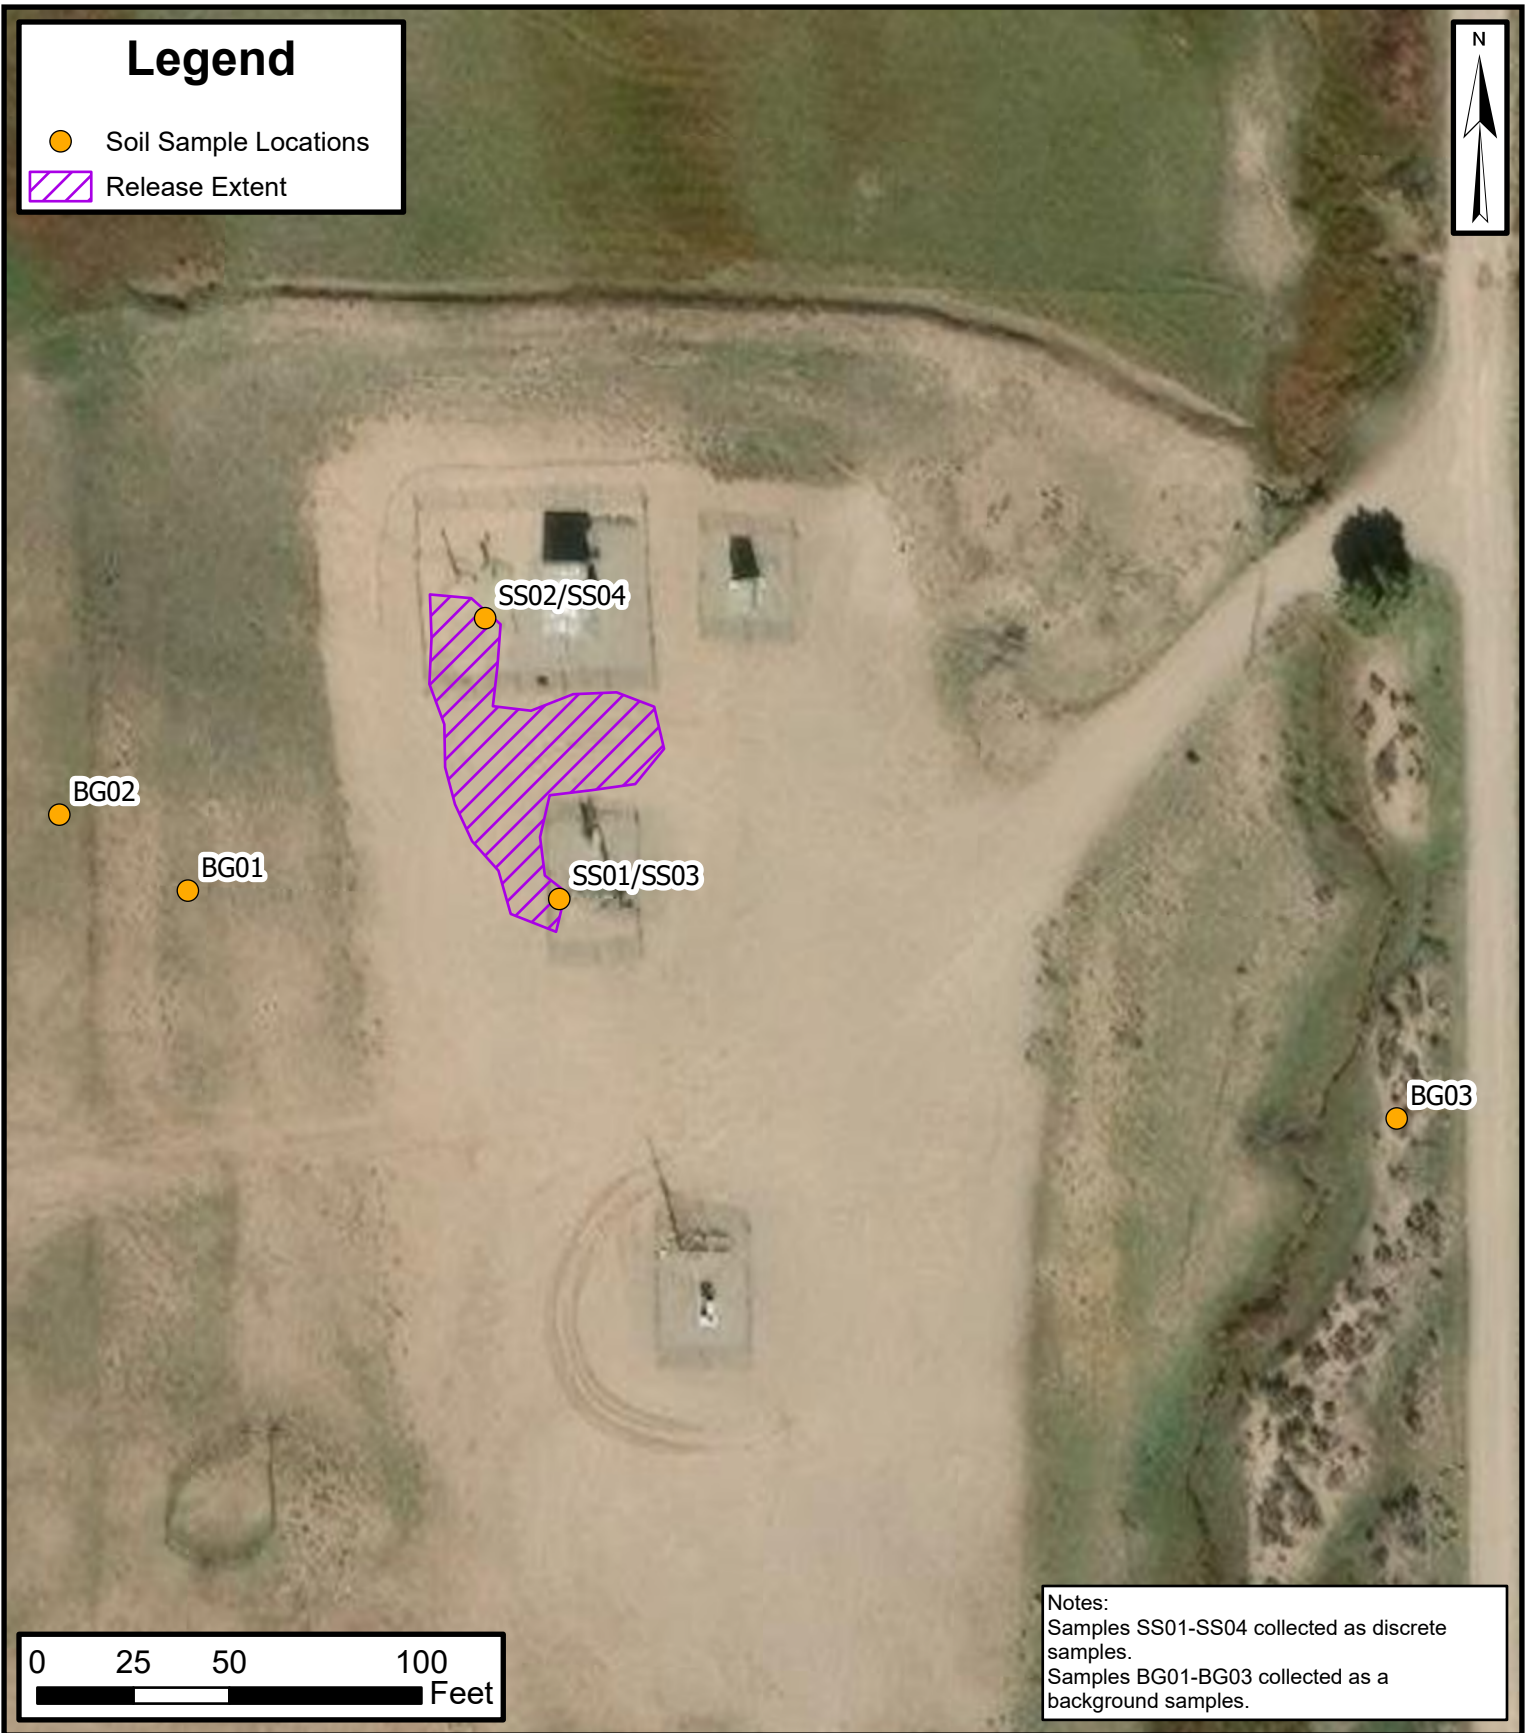

Legend

- Soil Sample Locations
- ▨ Release Extent

Project Map

Jones 34-16 #2 & #4
Simcoe LLC
37.1879687, -107.72463
La Plata County, Colorado

FIGURE
1