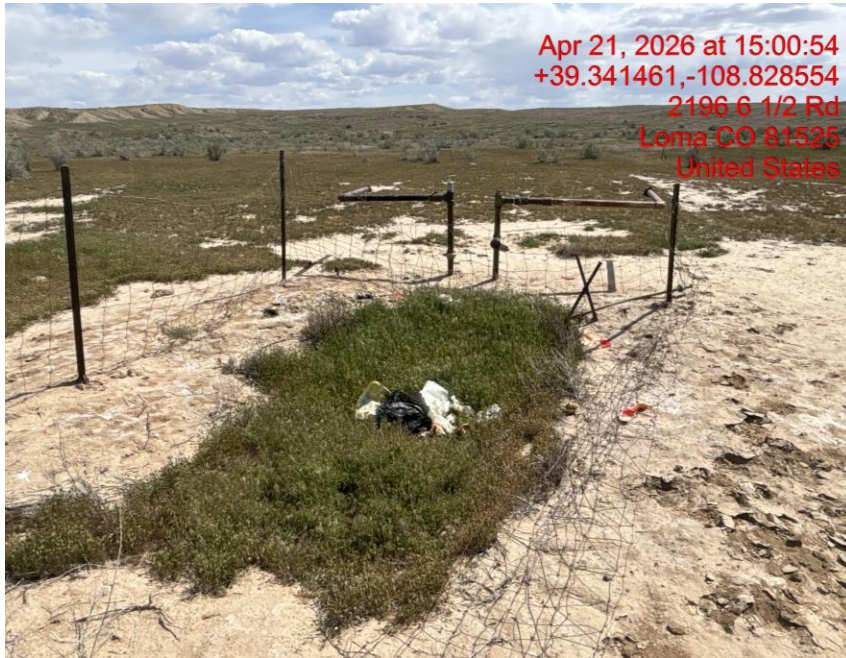

Location/Unused Equipment/Weeds – Photo #03575

Location – Photo #03581

Audit Photos

Location Name: VISION ENERGY LLC, CAMP GULCH UNIT-FEDERAL-68S103W/24SESE

Location ID: 312579

Date: 4/21/2026

Apr 21, 2026 at 15:00:54
+39.341461,-108.828554
2196 6 1/2 Rd
Loma CO 81525
United States

Apr 21, 2026 at 15:01:10
+39.341401,-108.828554
2196 6 1/2 Rd
Loma CO 81525
United States

Location/Weeds/Trash – Photo #03578

Open-Ended Line – Photo #03579

Audit Photos

Location Name: VISION ENERGY LLC, CAMP GULCH UNIT-FEDERAL-68S103W/24SESE

Location ID: 312579

Date: 4/21/2026

Open-Ended Line – Photo #03580

Unserviceable Tank Labeling – Photo #03582