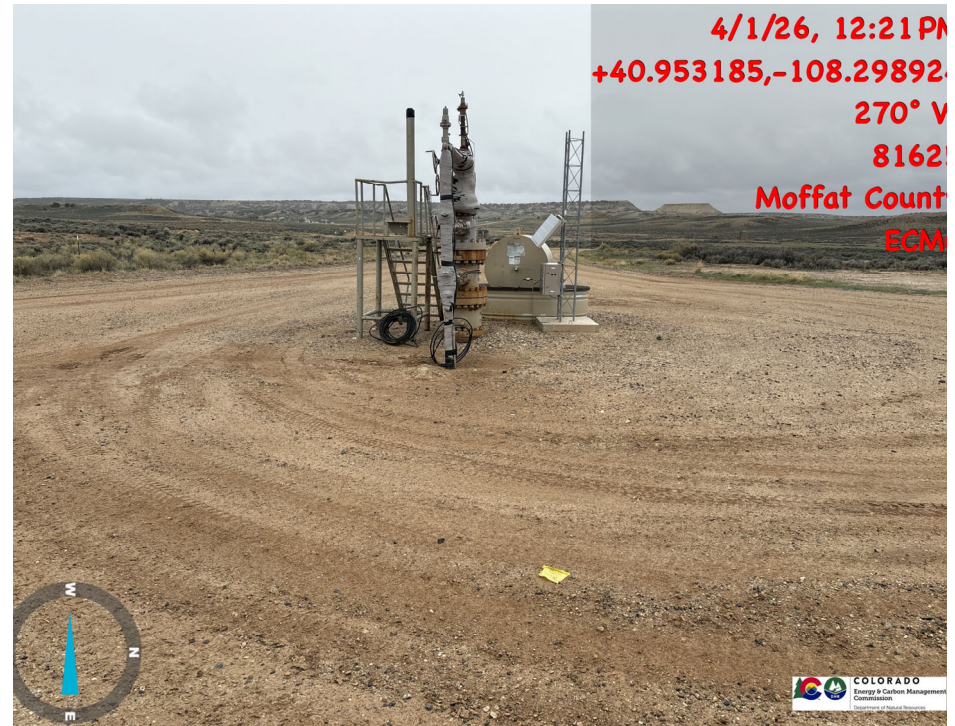

Wexpro
Carl Allen 11
Location ID: 312800

Location

Lacks information

Wexpro
Carl Allen 11
Location ID: 312800

Location

Location

Wexpro
Carl Allen 11
Location ID: 312800

Lacks information

Location

Wexpro
Carl Allen 11
Location ID: 312800

Open holes for wildlife to enter

Failing BMP's

Wexpro
Carl Allen 11
Location ID: 312800

Failing BMP's

Failing BMP's

Wexpro
Carl Allen 11
Location ID: 312800

Sediment migration

Sediment migration