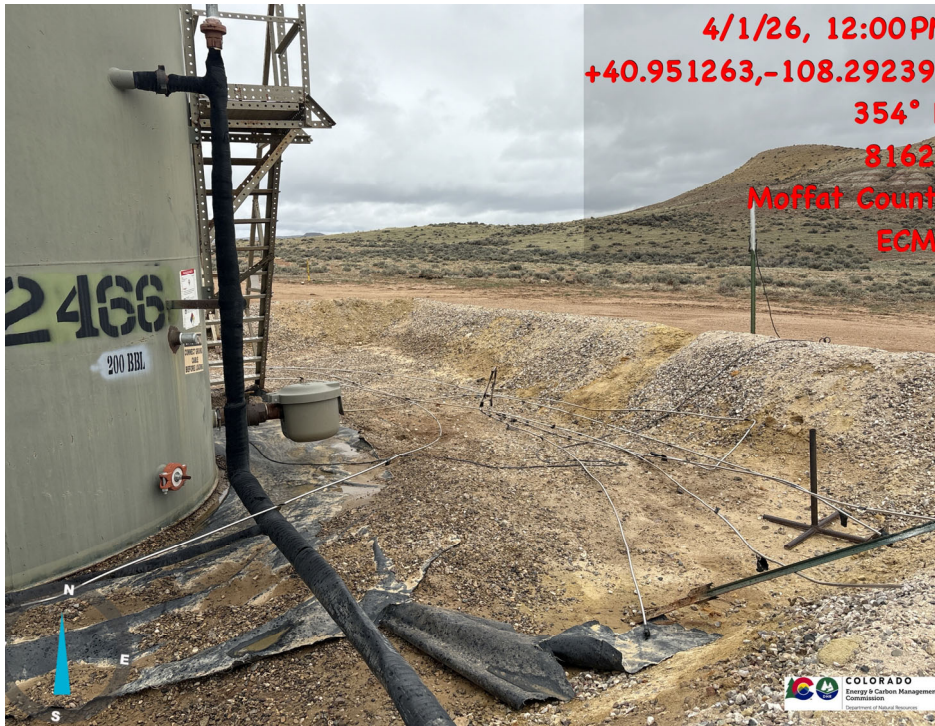

Wexpro
Carl Allen 6
Location ID: 312802

Location

Location

Wexpro
Carl Allen 6
Location ID: 312802

Location

Location

Wexpro
Carl Allen 6
Location ID: 312802

Location

Location

Wexpro
Carl Allen 6
Location ID: 312802

Staining

Debris

Wexpro
Carl Allen 6
Location ID: 312802

Debris

Debris

Wexpro
Carl Allen 6
Location ID: 312802

Debris

Debris

Wexpro
Carl Allen 6
Location ID: 312802

Debris

Staining