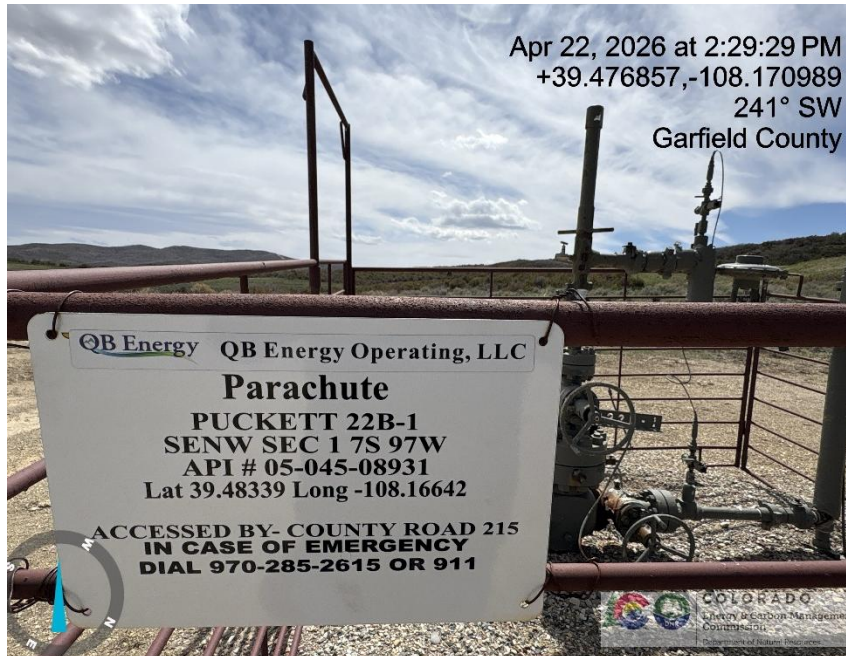

Inspection/Audit Photos

Location Name: QB ENERGY OPERATING LLC PUCKETT 22B-1 Pad

Location #: 324253

Photo # 2029 From entrance to location

Photo # 2030 Location

Inspection/Audit Photos

Location Name: QB ENERGY OPERATING LLC PUCKETT 22B-1 Pad

Location #: 324253

Photo # 2031 Location

Photo # 2032 Location

Inspection/Audit Photos

Location Name: QB ENERGY OPERATING LLC PUCKETT 22B-1 Pad

Location #: 324253

Photo # 2033 Location

Photo # 2034 Location

Inspection/Audit Photos

Location Name: QB ENERGY OPERATING LLC PUCKETT 22B-1 Pad

Location #: 324253

Photo # 2035 Weeds in secondary containment

Photo # 2036 Weeds in secondary containment

Inspection/Audit Photos

Location Name: QB ENERGY OPERATING LLC PUCKETT 22B-1 Pad

Location #: 324253

Photo # 2037 API # on wellhead sign incorrect