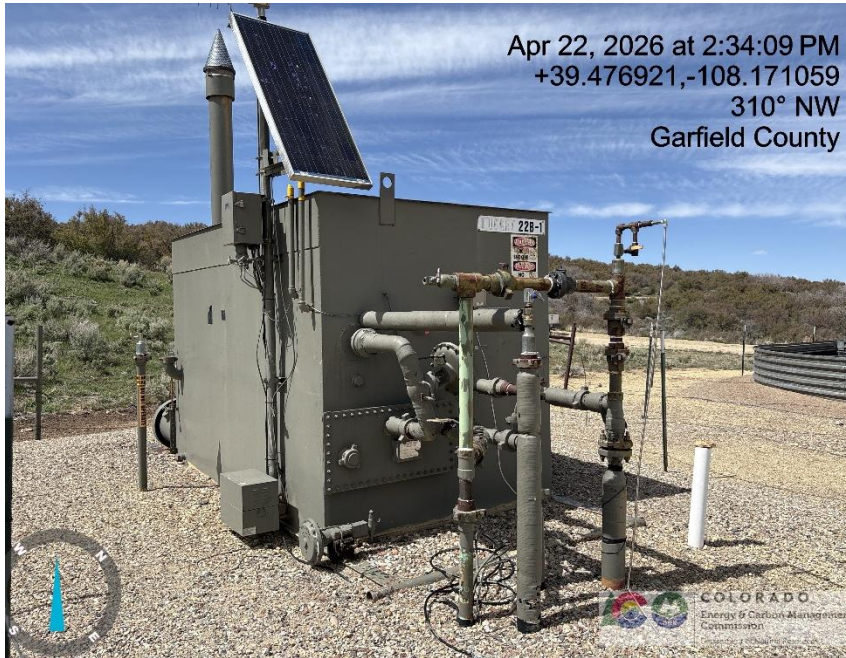

Inspection/Audit Photos

Location Name: QB ENERGY OPERATING LLC PUCKETT 22B-1 Pad

Location #: 324253

Photo # 2029 From entrance to location

Photo # 2030 Location

Inspection/Audit Photos

Location Name: QB ENERGY OPERATING LLC PUCKETT 22B-1 Pad

Location #: 324253

Photo # 2031 Location

Photo # 2032 Location

Inspection/Audit Photos

Location Name: QB ENERGY OPERATING LLC PUCKETT 22B-1 Pad

Location #: 324253

Photo # 2033 Location

Photo # 2034 Location

Inspection/Audit Photos

Location Name: QB ENERGY OPERATING LLC PUCKETT 22B-1 Pad

Location #: 324253

Photo # 2035 Weeds in secondary containment

Photo # 2036 Weeds in secondary containment

Inspection/Audit Photos

Location Name: QB ENERGY OPERATING LLC PUCKETT 22B-1 Pad

Location #: 324253

Photo # 2037 API # on wellhead sign incorrect