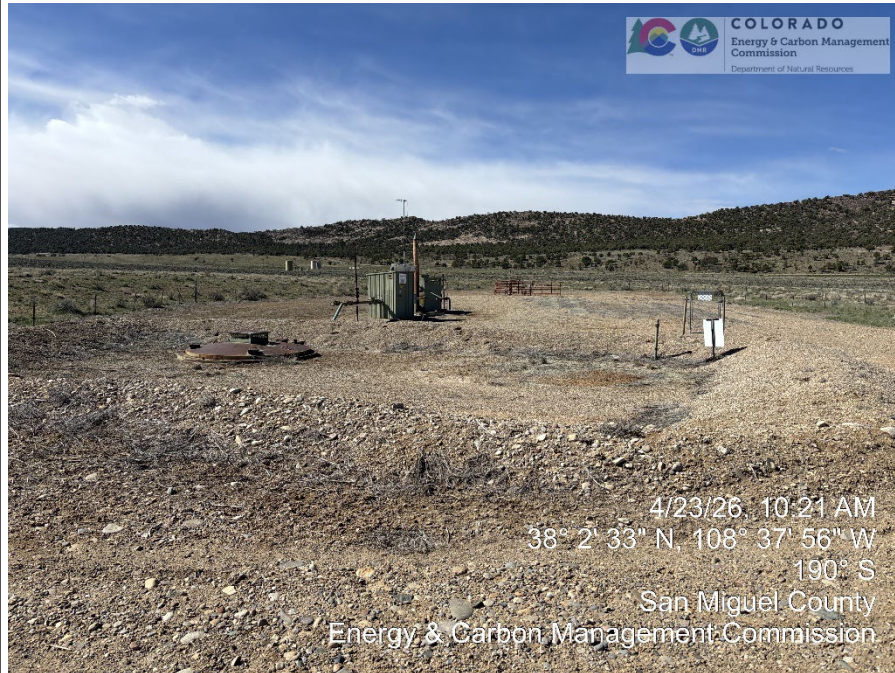

Inspection Photos

Operator: AMERICAN HELIUM OPERATING LLC - 10841

Location Name: ANDY'S MESA FEDERAL #16

Location ID: 316813

API #: 05-113-06071

Inspection Date: 4/23/2026 **Inspection Doc#: 693809232**

Location overview looking S

Wellhead with fence

Inspection Photos

Operator: AMERICAN HELIUM OPERATING LLC - 10841

Location Name: ANDY'S MESA FEDERAL #16

Location ID: 316813

API #: 05-113-06071

Inspection Date: 4/23/2026 **Inspection Doc#: 693809232**

Meter housing with sign

Separator.

Flowlines disconnected and blind flanged

Inspection Photos

Operator: AMERICAN HELIUM OPERATING LLC - 10841

Location Name: ANDY'S MESA FEDERAL #16

Location ID: 316813

API #: 05-113-06071