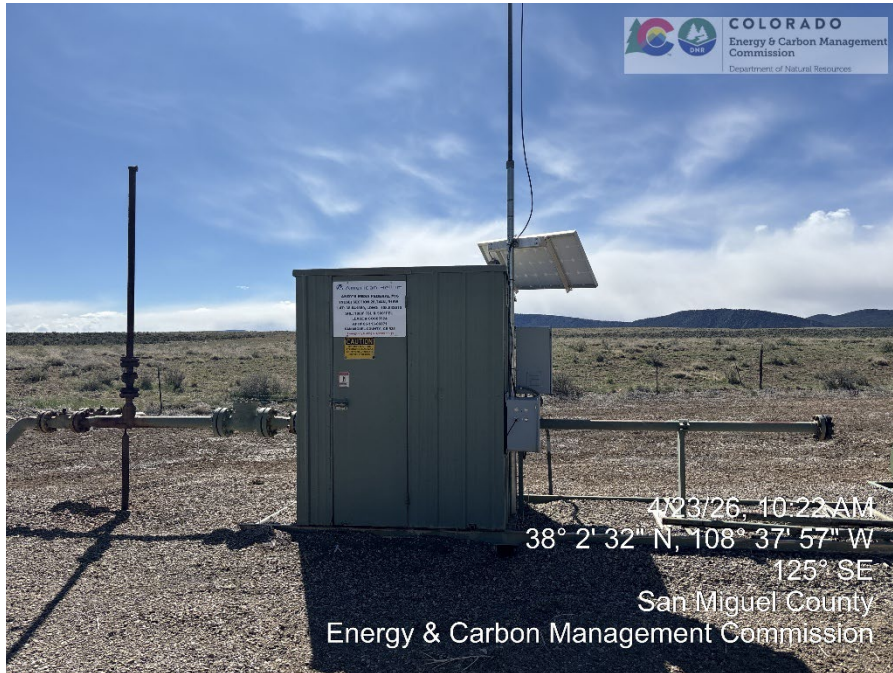

Inspection Photos

Operator: AMERICAN HELIUM OPERATING LLC - 10841

Location Name: ANDY'S MESA FEDERAL #16

Location ID: 316813

API #: 05-113-06071

Inspection Date: 4/23/2026 **Inspection Doc#: 693809232**

Location overview looking S

Wellhead with fence

Inspection Photos

Operator: AMERICAN HELIUM OPERATING LLC - 10841

Location Name: ANDY'S MESA FEDERAL #16

Location ID: 316813

API #: 05-113-06071

Inspection Date: 4/23/2026 **Inspection Doc#: 693809232**

Meter housing with sign

Separator.

Flowlines disconnected and blind flanged

Inspection Photos

Operator: AMERICAN HELIUM OPERATING LLC - 10841

Location Name: ANDY'S MESA FEDERAL #16

Location ID: 316813

API #: 05-113-06071