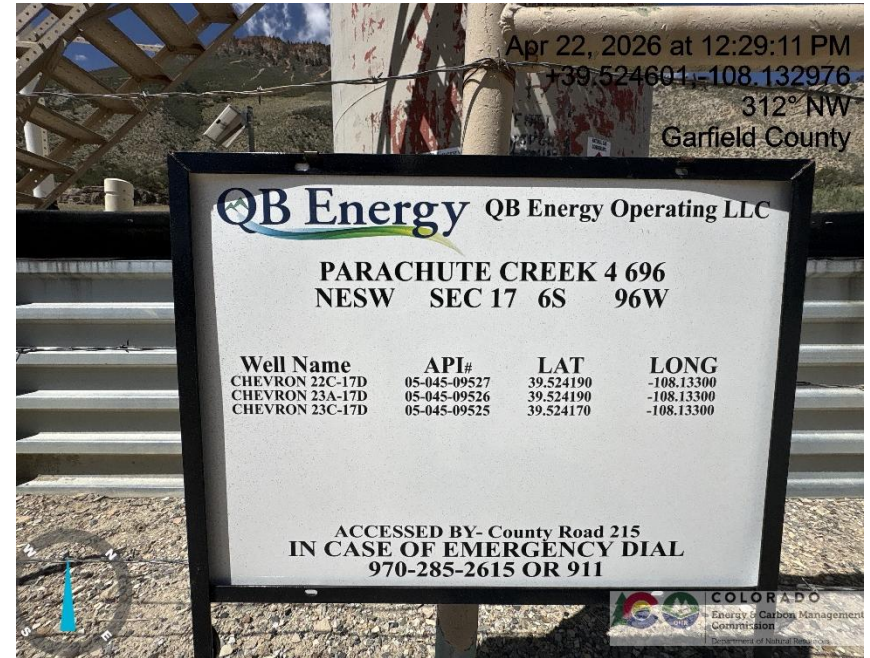

## Inspection/Audit Photos

Location Name: QB ENERGY OPERATING LLC CHEVRON 23C-17D (PARACHUTE CREEK 4 696)

Location #: 335773

Photo # 1712 From entrance to location

Photo # 1713 Location

# Inspection/Audit Photos

Location Name: QB ENERGY OPERATING LLC CHEVRON 23C-17D (PARACHUTE CREEK 4 696)

Location #: 335773

Photo # 1714 Location

Photo # 1715 Location

## Inspection/Audit Photos

Location Name: QB ENERGY OPERATING LLC CHEVRON 23C-17D (PARACHUTE CREEK 4 696)

Location #: 335773

Photo # 1716 Location