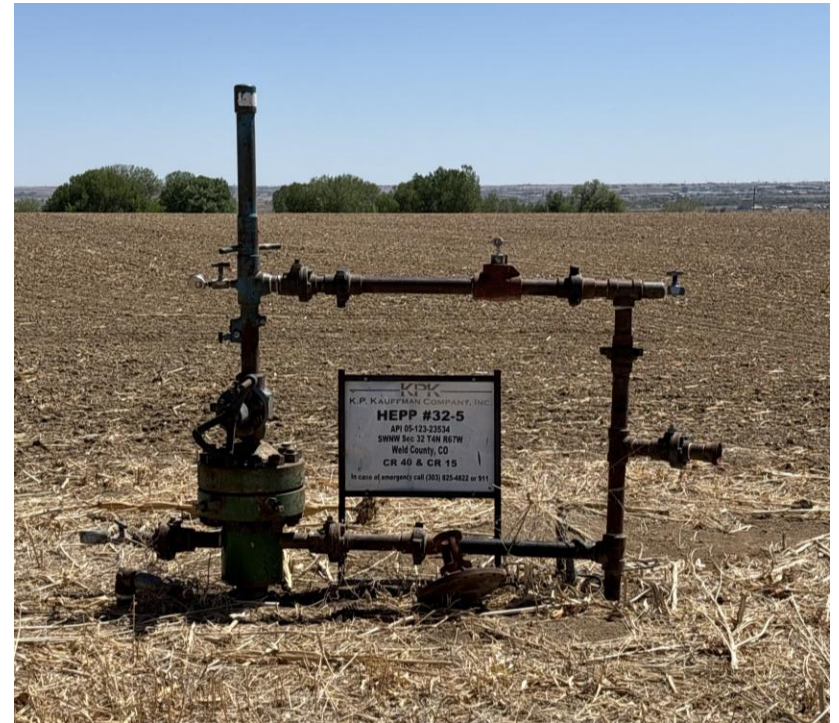

Inspection Photos
Location ID/Name:

305827 HEPP-64N67W 32SWNW

Photo 1

Location Entrance from CR 15

Photo 2

05-123-23534
HEPP 32-5