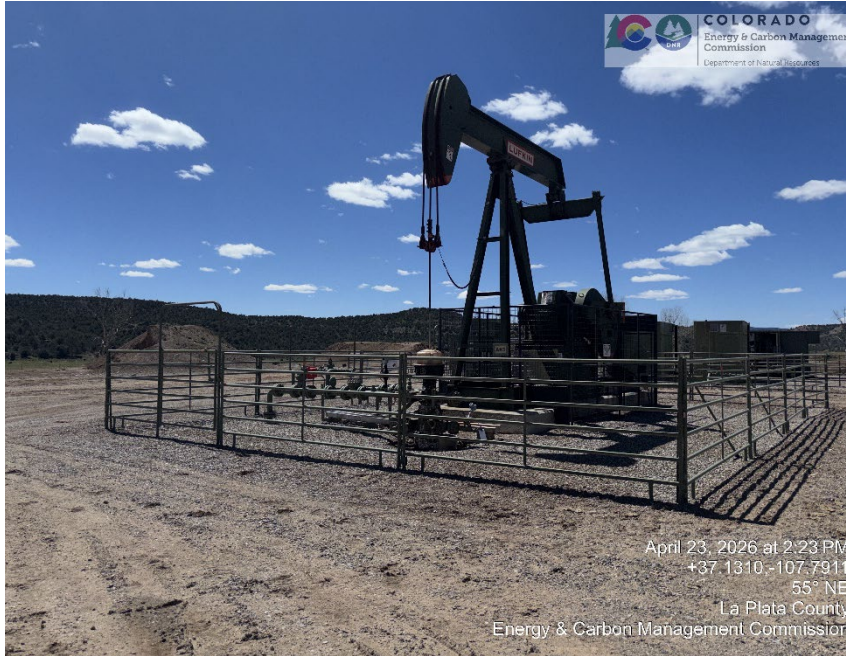

Inspection Photos

LOCATION Name: BARNES A 1, BARNES GAS UNIT A 3
LOCATION ID: 325774

Inspection Photos
LOCATION Name: BARNES A 1, BARNES GAS UNIT A 3
LOCATION ID: 325774

Inspection Photos
LOCATION Name: BARNES A 1, BARNES GAS UNIT A 3
LOCATION ID: 325774

DRY HAY

Inspection Photos

LOCATION Name: BARNES A 1, BARNES GAS UNIT A 3
LOCATION ID: 325774

Inspection Photos

LOCATION Name: BARNES A 1, BARNES GAS UNIT A 3
LOCATION ID: 325774

Inspection Photos
LOCATION Name: BARNES A 1, BARNES GAS UNIT A 3
LOCATION ID: 325774

LANDOWNER EQUIPMENT

Inspection Photos
LOCATION Name: BARNES A 1, BARNES GAS UNIT A 3
LOCATION ID: 325774

DRY HAY

LANDOWNER EQUIPMENT

Inspection Photos
LOCATION Name: BARNES A 1, BARNES GAS UNIT A 3
LOCATION ID: 325774