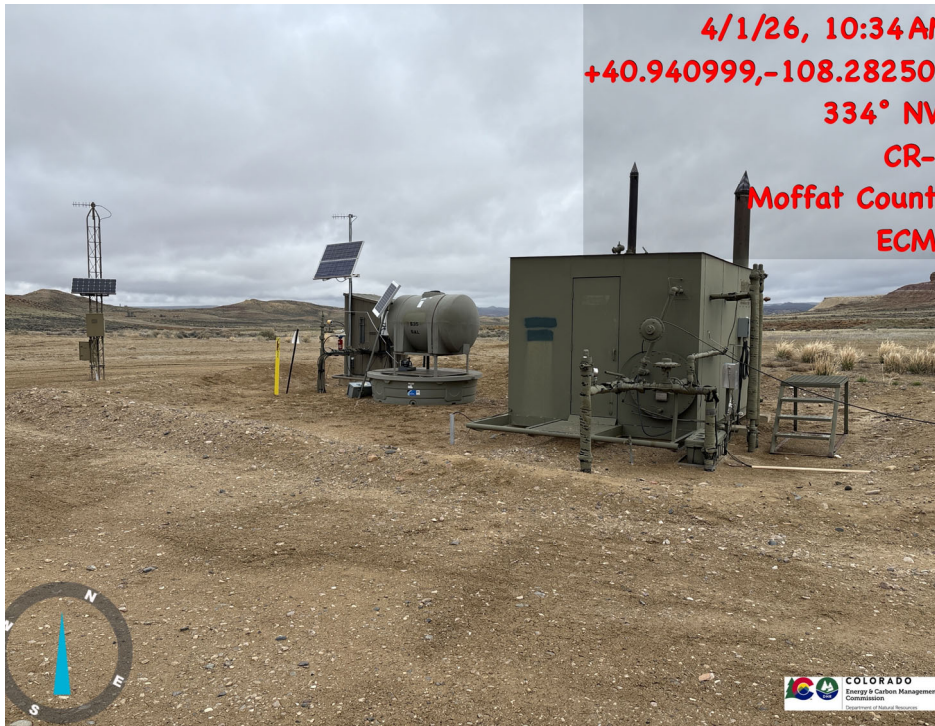

Wexpro
Ace 10
Location ID: 313267

Location

Location/ lacks information

Wexpro
Ace 10
Location ID: 313267

Location

Lacks information

Wexpro
Ace 10
Location ID: 313267

ECD valve closed

Line for ECD from tanks