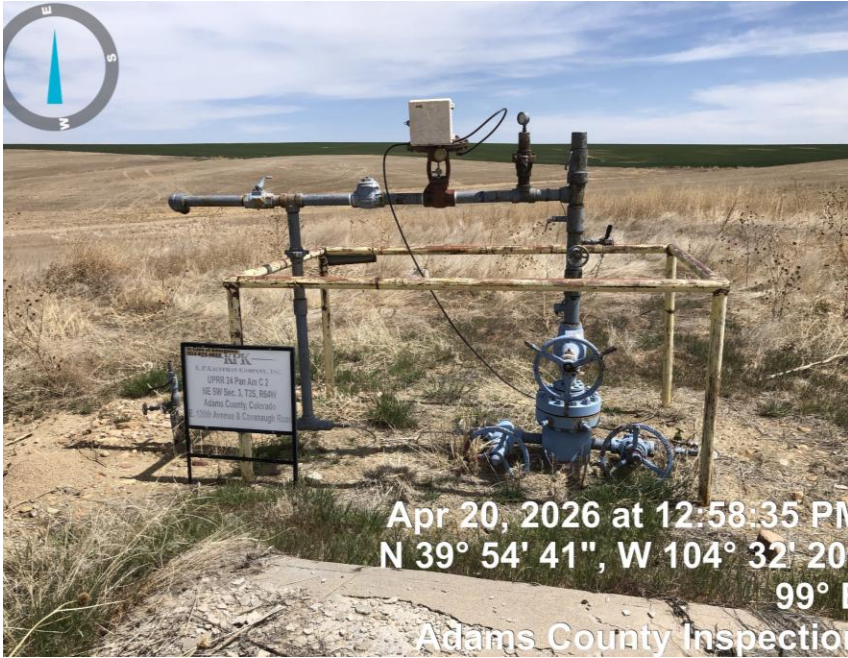

Inspection Photos
Location Name: UPRR 24 PAN AM C#2
Location ID: 319935

PHOTO#1 WELLHEAD

PHOTO#2 SEPARATOR/GAS METER

Inspection Photos
Location Name: UPRR 24 PAN AM C#2
Location ID: 319935

PHOTO#3 PRODUCTION TANK

PHOTO#4 CA:TRASH ON LOCATION

Inspection Photos
Location Name: UPRR 24 PAN AM C#2
Location ID: 319935

PHOTO#5 CA:TRASH ON LOCATION