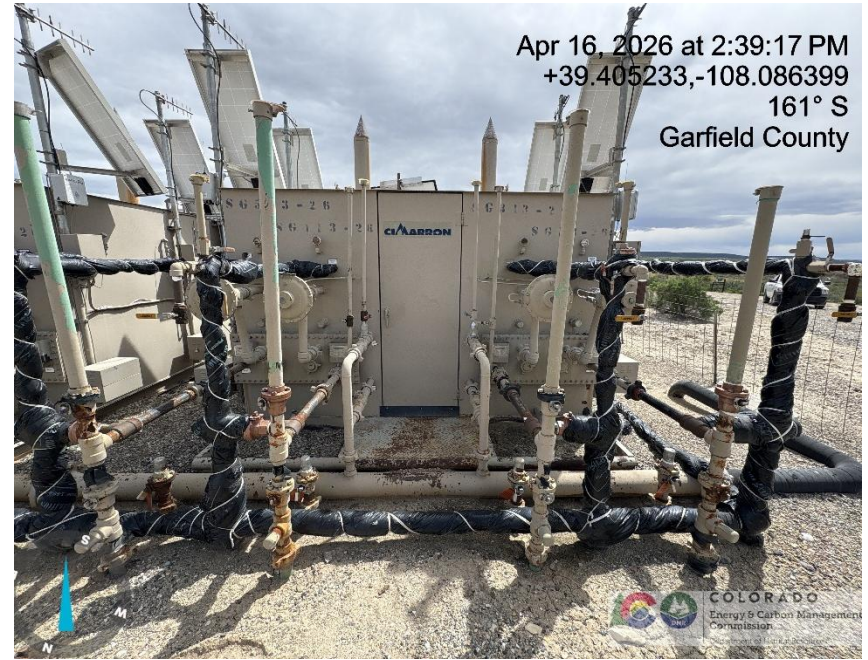

# Inspection Photos

Location Name: TEP ROCKY MOUNTAIN LLC SPECIALTY RESTAURANTS SG 13-26 Pad

Location ID: 334393

Photo # 524 Location

Photo # 525 Location