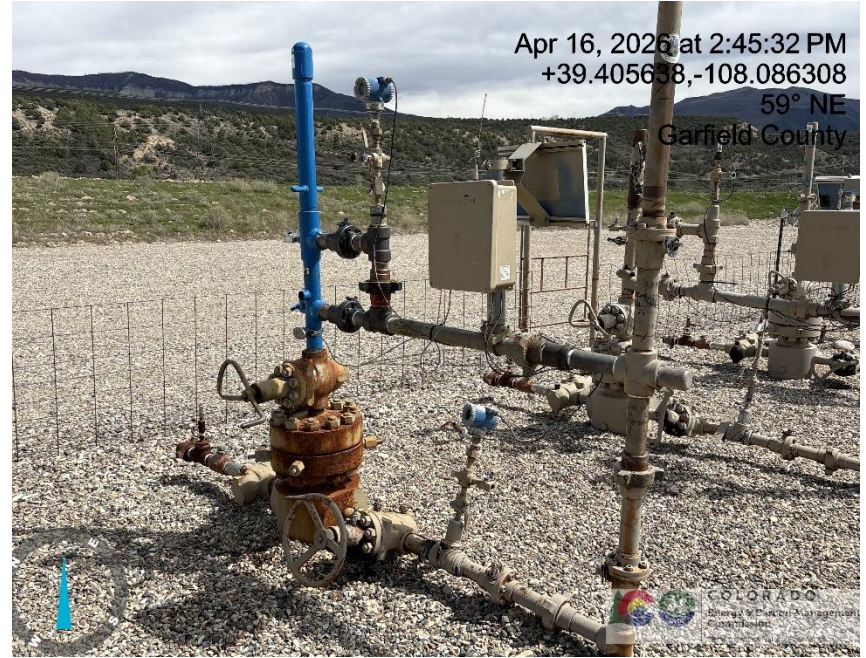

# Inspection Photos

Location Name: TEP ROCKY MOUNTAIN LLC SPECIALTY RESTAURANTS SG 13-26 Pad

Location ID: 334393

Photo # 526 SPECIALTY RESTAURANTS SG 413-26 plunger lubricator replaced

Photo # 527 SPECIALTY RESTAURANTS SG 413-26 plunger lubricator replaced