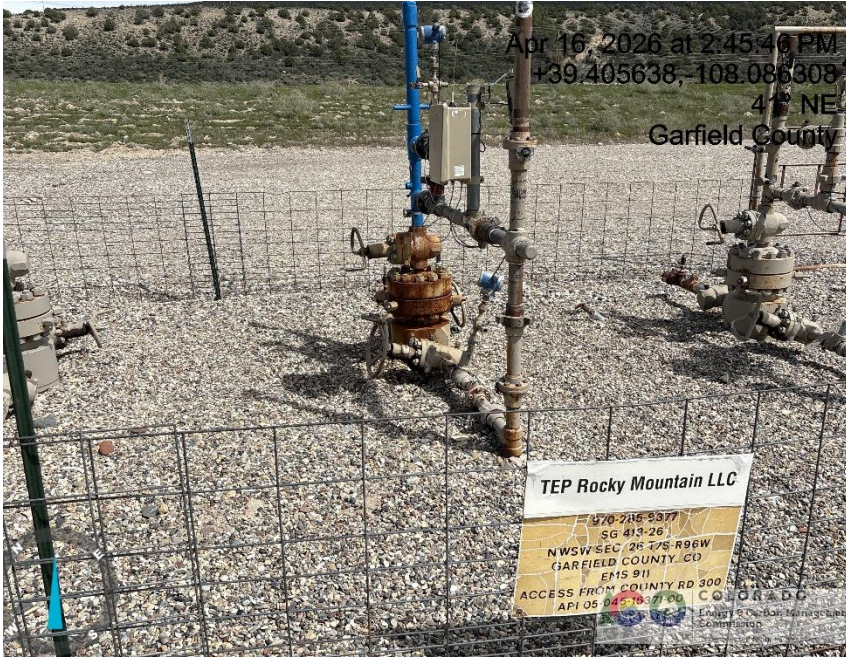

# Inspection Photos

Location Name: TEP ROCKY MOUNTAIN LLC SPECIALTY RESTAURANTS SG 13-26 Pad

Location ID: 334393

Photo # 526 SPECIALTY RESTAURANTS SG 413-26 plunger lubricator replaced

Photo # 527 SPECIALTY RESTAURANTS SG 413-26 plunger lubricator replaced