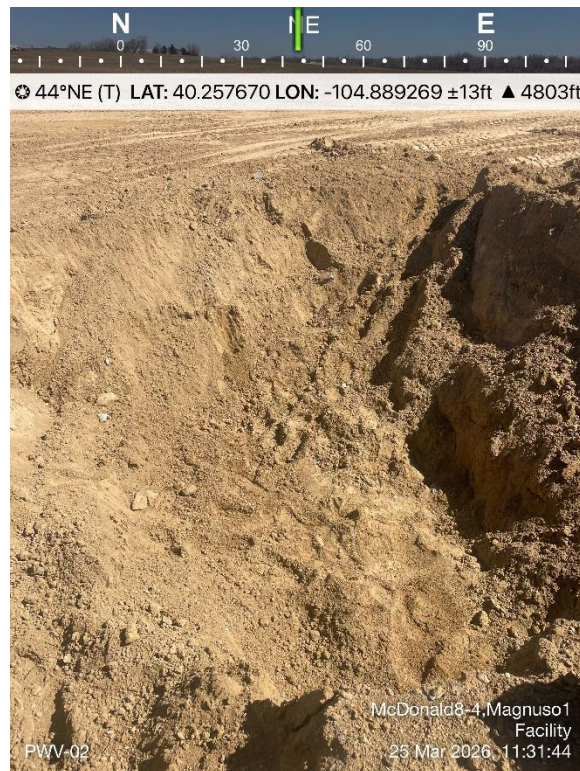

PHOTO LOG
MCDONALD8-4,MAGNUSO1 FACILITY
WELD COUNTY, COLORADO
KERR-MCGEE OIL & GAS ONSHORE, LP

AST01 Sample Location

Produced Water Vessel 01 Excavation

Produced Water Vessel 02 Excavation