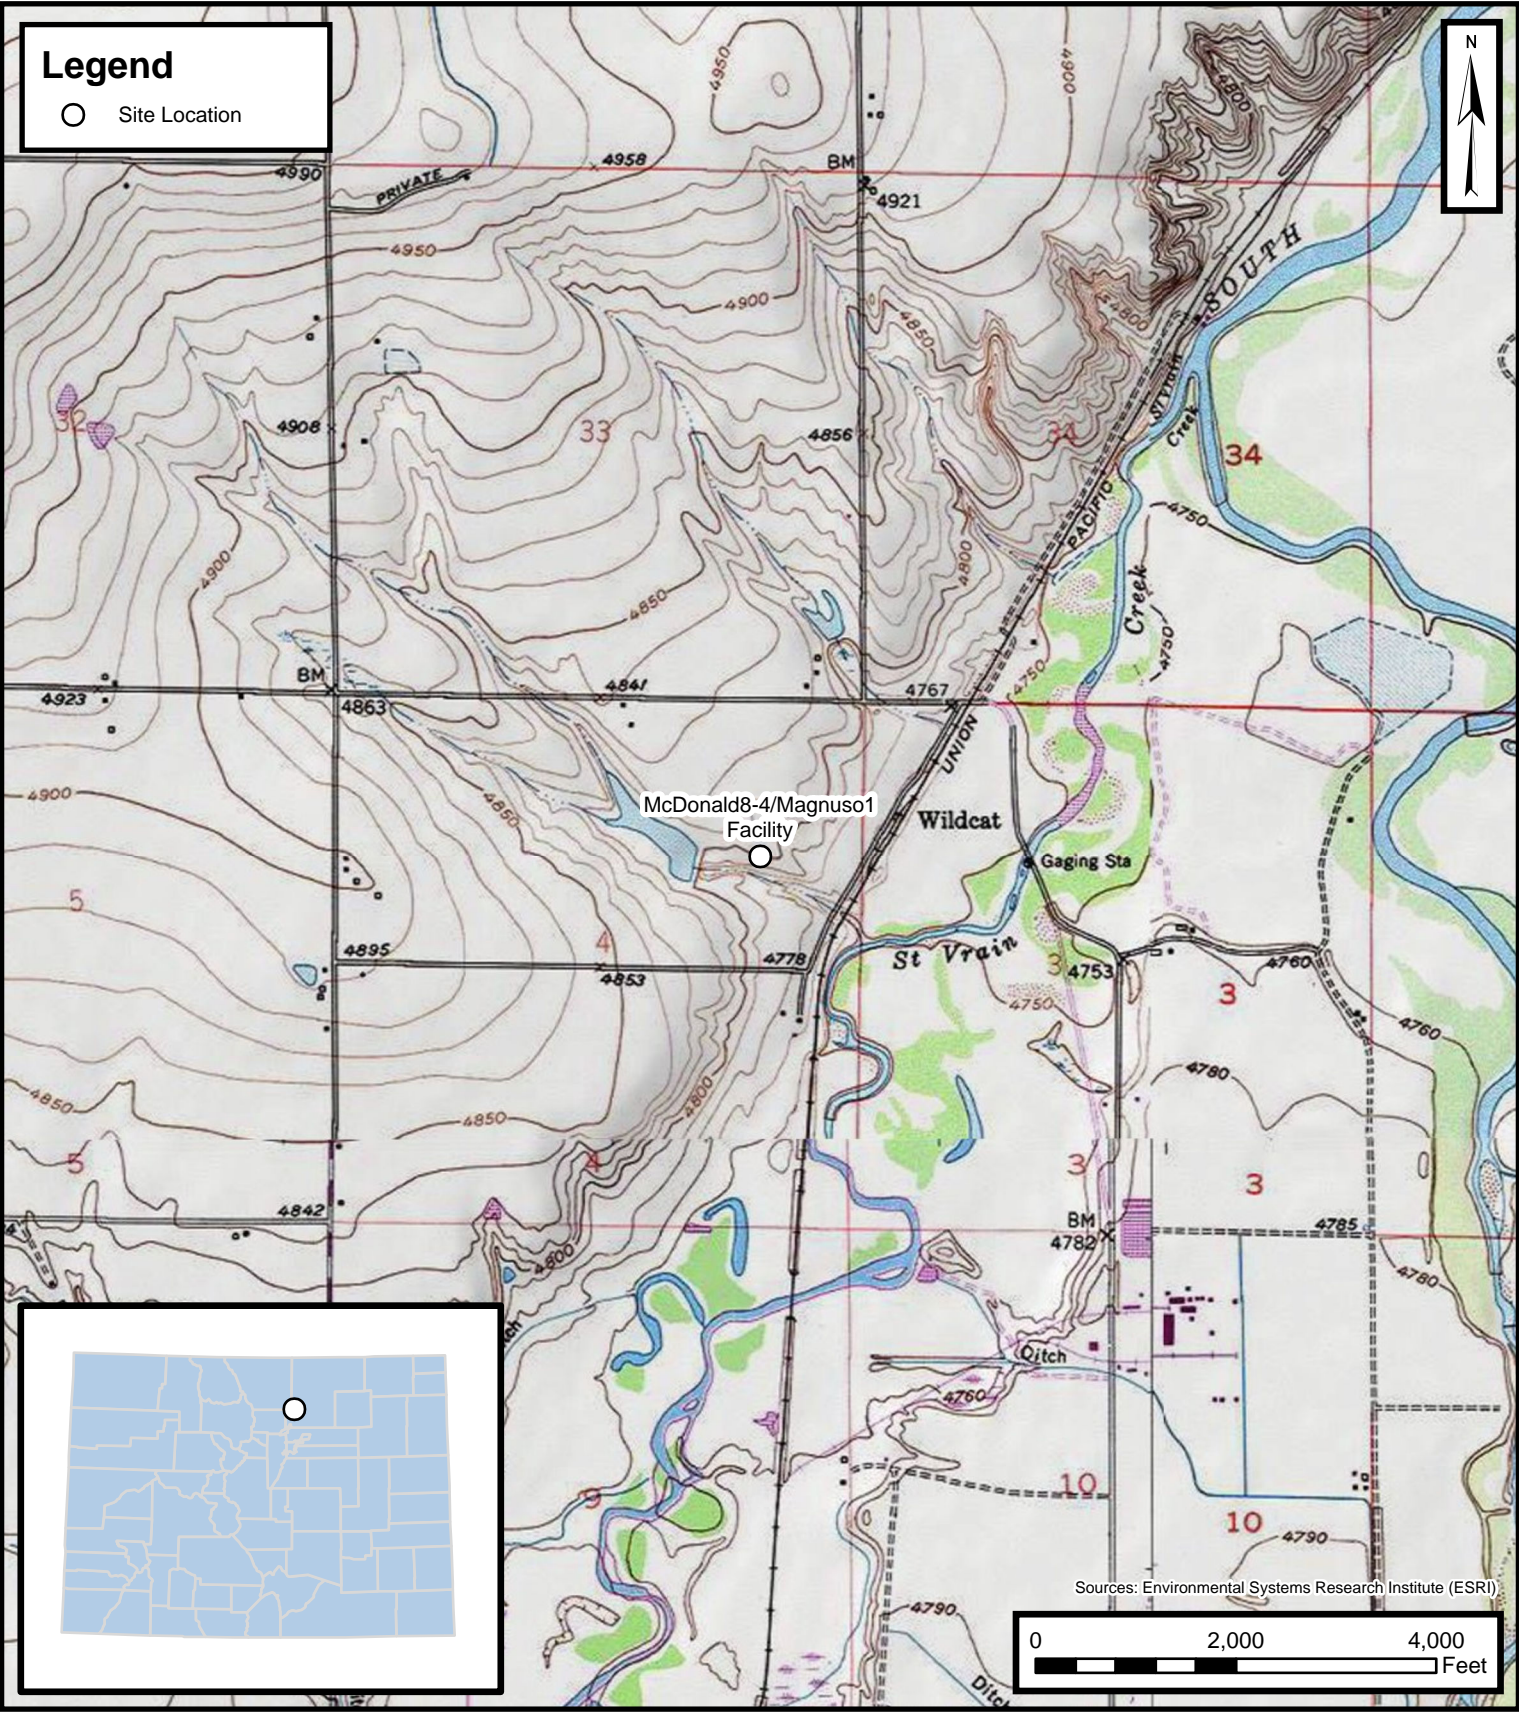

Legend

○ Site Location

Sources: Environmental Systems Research Institute (ESRI)

Site Location Map

McDonald8-4/Magnuso1 Facility
Kerr-McGee Oil & Gas Onshore, LP
SENE SEC 4-T3N-R67W
Weld County, CO

Project Number: 09A14171552

FIGURE

1