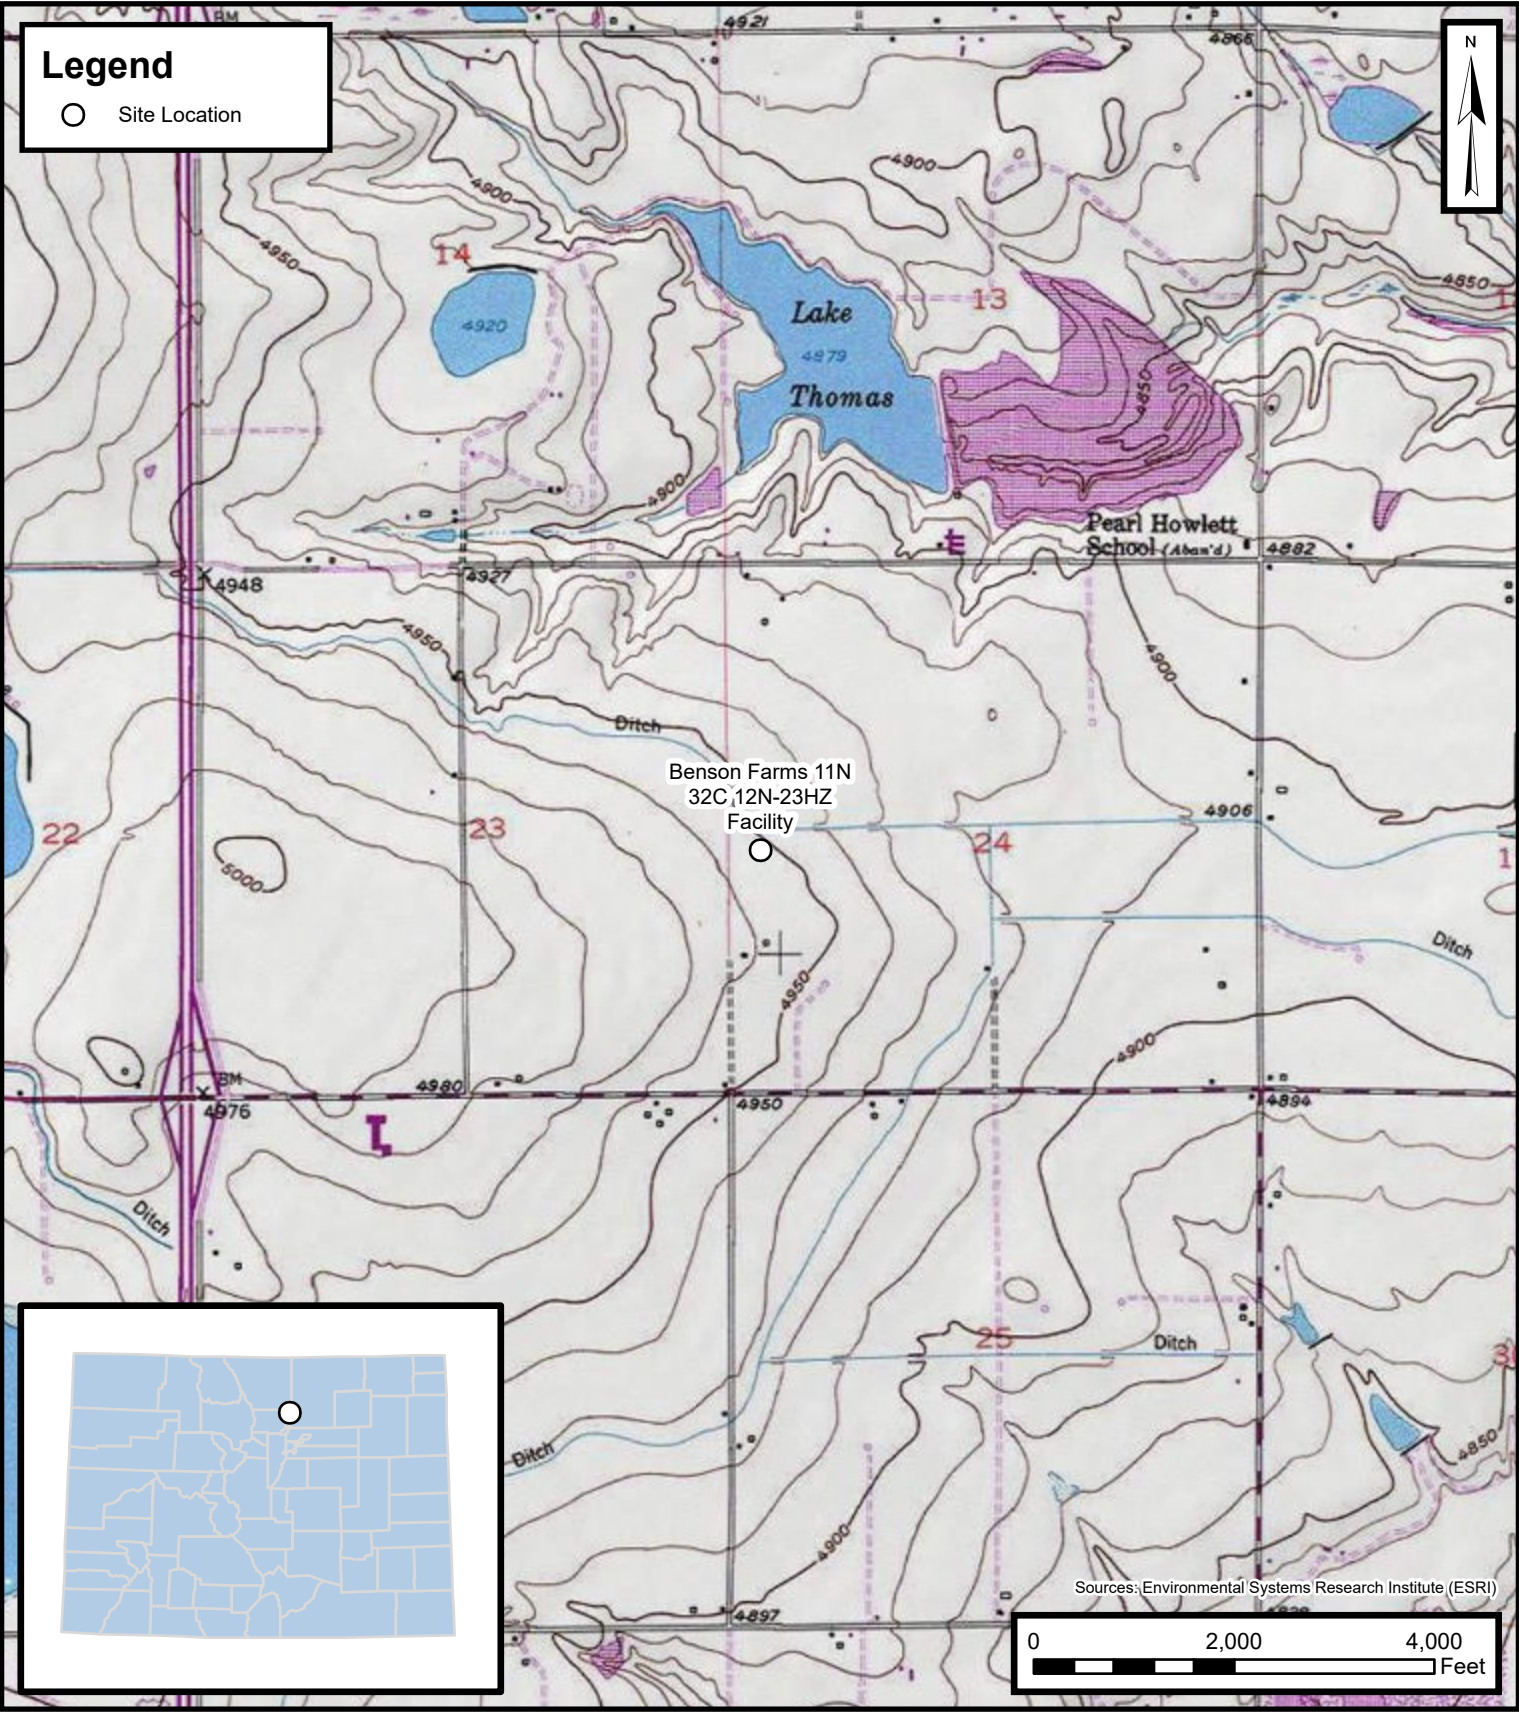

Legend

○ Site Location

Site Location Map
Benson Farms 11N 32C 12N-23HZ Facility
Kerr-McGee Oil & Gas Onshore, LP
NWSW SEC 24-T3N-R68W
Weld County, CO
Project Number: 09A14171679

FIGURE
1