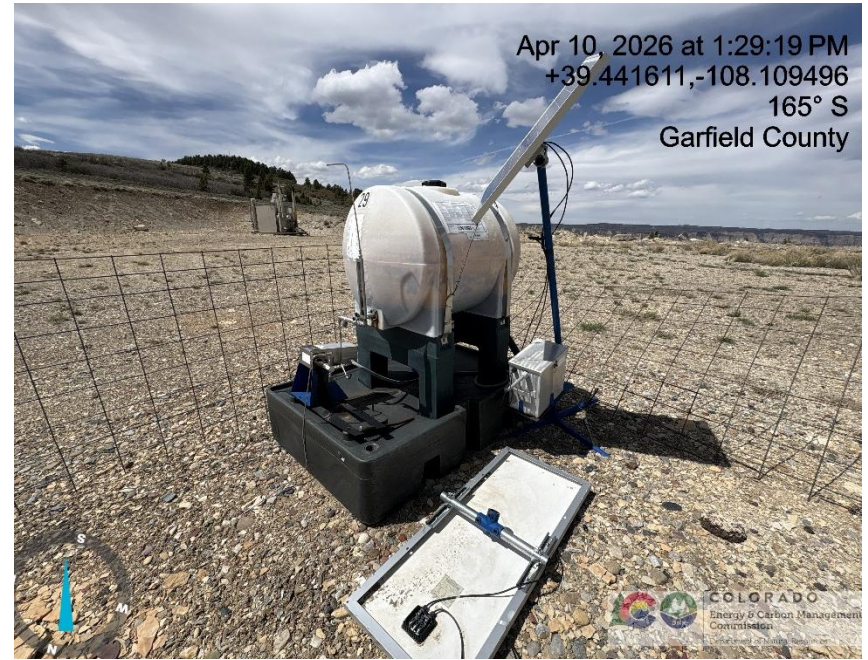

Inspection Photos

Location Name: LARAMIE ENERGY LLC Logan Wash 0796-16B Pad

Location ID: 324445

Photo # 7817 From entrance to location

Photo # 7818 Sign at entrance to location

Inspection Photos

Location Name: LARAMIE ENERGY LLC Logan Wash 0796-16B Pad

Location ID: 324445

Photo # 7821 Location

Photo # 7822 Location

Inspection Photos

Location Name: LARAMIE ENERGY LLC Logan Wash 0796-16B Pad

Location ID: 324445

Photo # 7823 Location