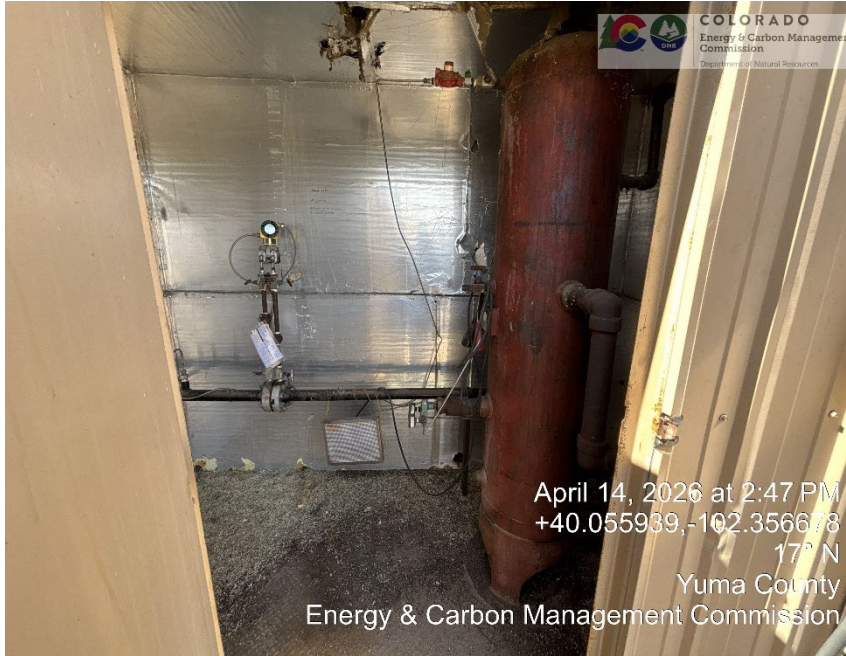

Inspection Photos  
Location Name: Wakefield 2-13  
API: 05-125-07355

Lease sign

Meter run, Wellhead, and PU

**Inspection Photos**  
**Location Name: Wakefield 2-13**  
**API: 05-125-07355**

**VGS**

**Fixed road**