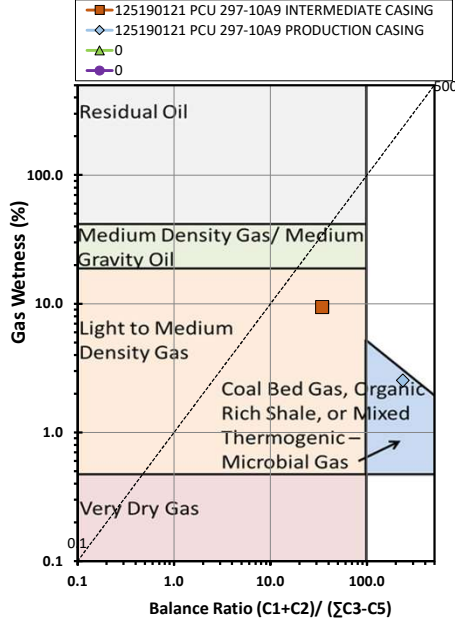

Haworth Ratio Plot - Characterization of Hydrocarbon Type