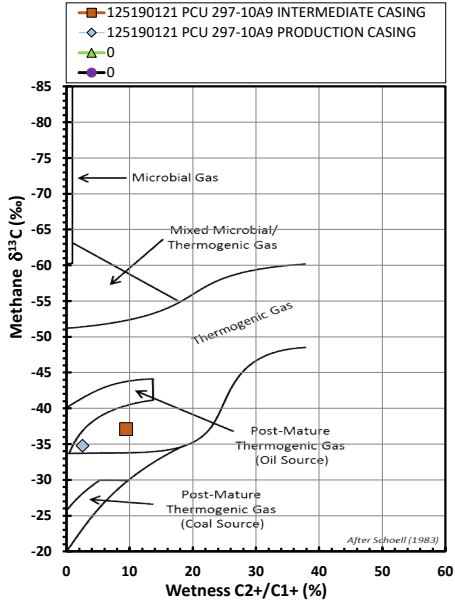

Methane $\delta^{13}\text{C}$ vs Wetness Genetic Classification Plot

Haworth Ratio Plot - Characterization of Hydrocarbon Type