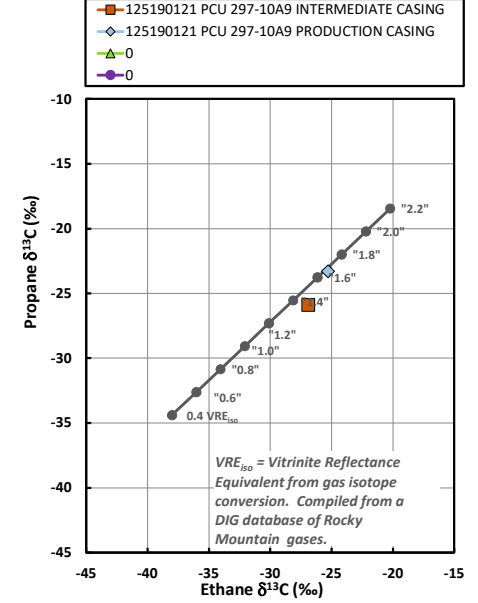

Ethane - Propane Maturity Plot