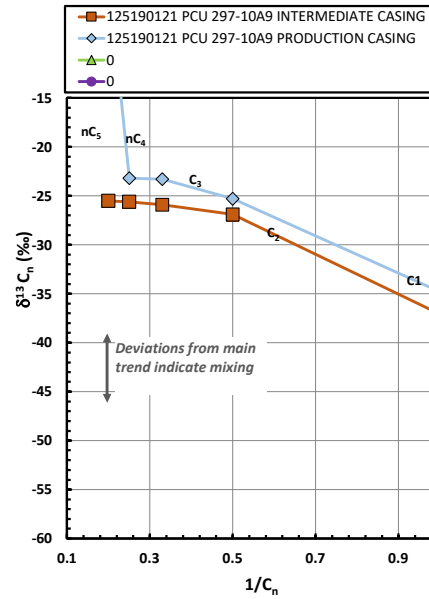

Mixing Plot