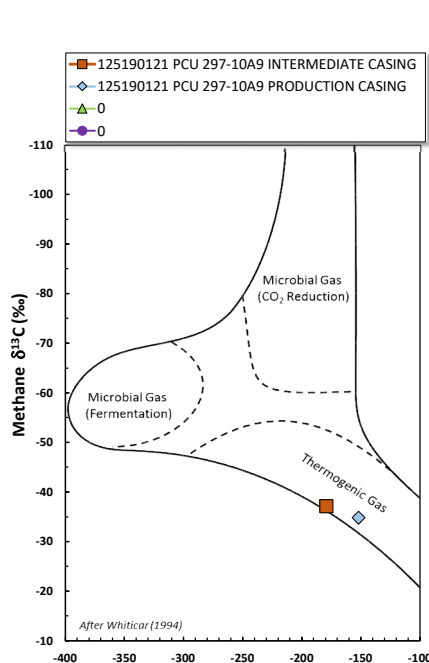

Methane $\delta^{13}\text{C}$ vs δD Genetic Classification Plot