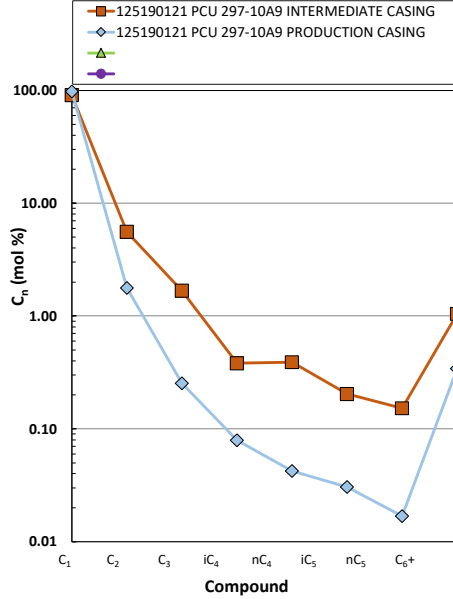

Hydrocarbon Composition Plot

Methane $\delta^{13}\text{C}$ vs δD Genetic Classification Plot