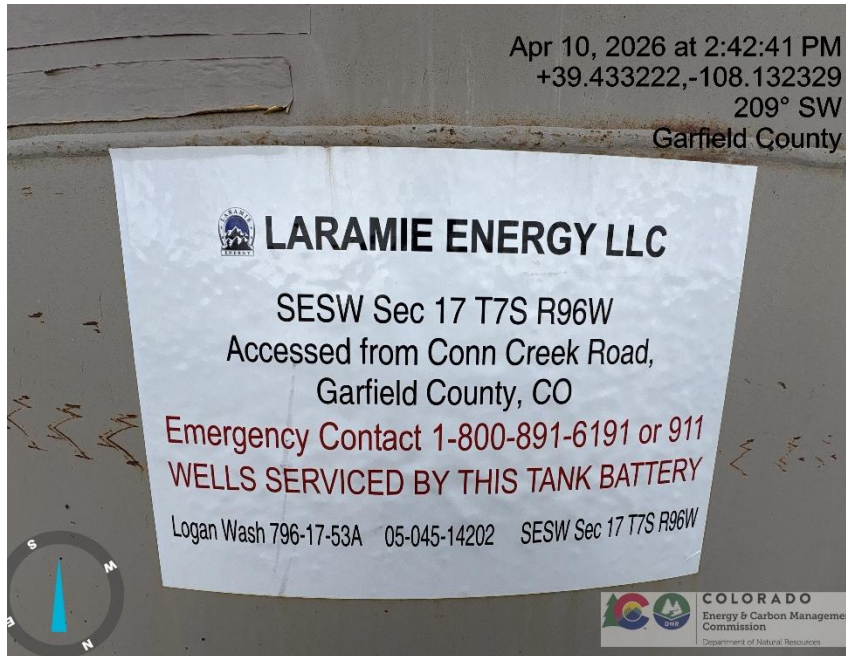

Inspection Photos

Location Name: LARAMIE ENERGY LLC LOGAN WASH 0796-17C Pad

Location ID: 324414

Photo # 8136 From entrance to location

Photo # 8137 Sign at start of spur road to location

Inspection Photos

Location Name: LARAMIE ENERGY LLC LOGAN WASH 0796-17C Pad

Location ID: 324414

Photo # 8138 Battery signage

Photo # 8139 Location

Inspection Photos

Location Name: LARAMIE ENERGY LLC LOGAN WASH 0796-17C Pad

Location ID: 324414

Photo # 8140 Location

Photo # 8141 Location