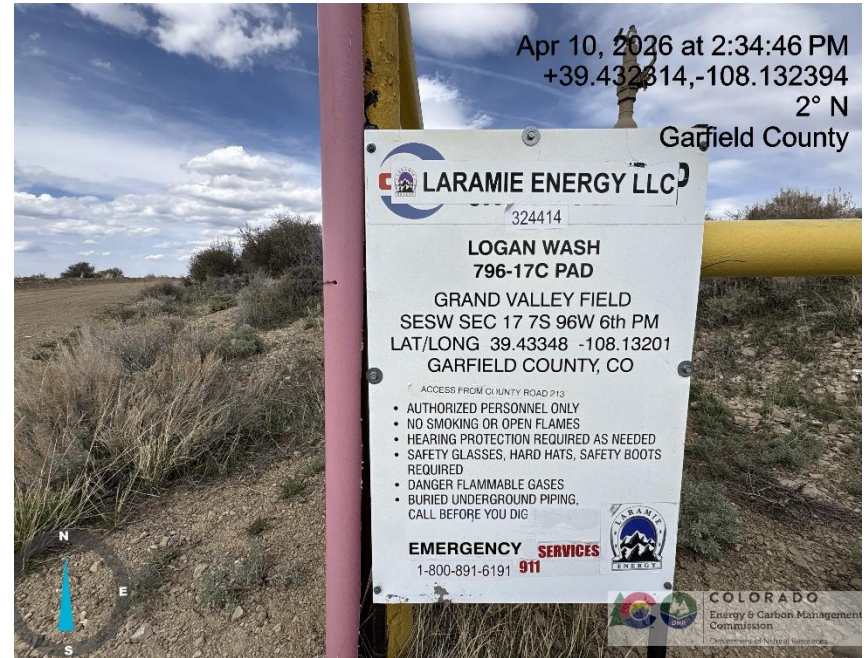

Inspection Photos

Location Name: LARAMIE ENERGY LLC LOGAN WASH 0796-17C Pad

Location ID: 324414

Photo # 8136 From entrance to location

Photo # 8137 Sign at start of spur road to location

Inspection Photos

Location Name: LARAMIE ENERGY LLC LOGAN WASH 0796-17C Pad

Location ID: 324414

Photo # 8138 Battery signage

Photo # 8139 Location

Inspection Photos

Location Name: LARAMIE ENERGY LLC LOGAN WASH 0796-17C Pad

Location ID: 324414

Photo # 8140 Location

Photo # 8141 Location

Inspection Photos

Location Name: LARAMIE ENERGY LLC LOGAN WASH 0796-17C Pad

Location ID: 324414

Photo # 8142 Location

Photo # 8143 Location