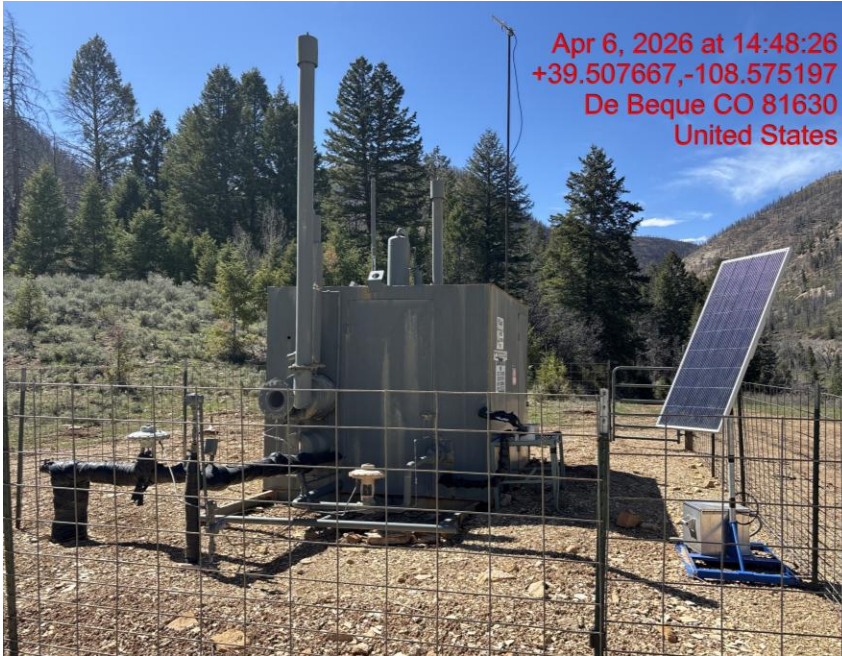

Audit Photos

Location Name: QB ENERGY OPERATING LLC, CEDAR BENCH FEDERAL-66S100W/29SWNE

Location ID: 323852

Date: 4/6/2026

Location Overview – Photo #03410

Location – Photo #03408

Audit Photos

Location Name: QB ENERGY OPERATING LLC, CEDAR BENCH FEDERAL-66S100W/29SWNE

Location ID: 323852

Date: 4/6/2026

Location – Photo #03412

Location – Photo #03411

Audit Photos

Location Name: QB ENERGY OPERATING LLC, CEDAR BENCH FEDERAL-66S100W/29SWNE

Location ID: 323852

Date: 4/6/2026