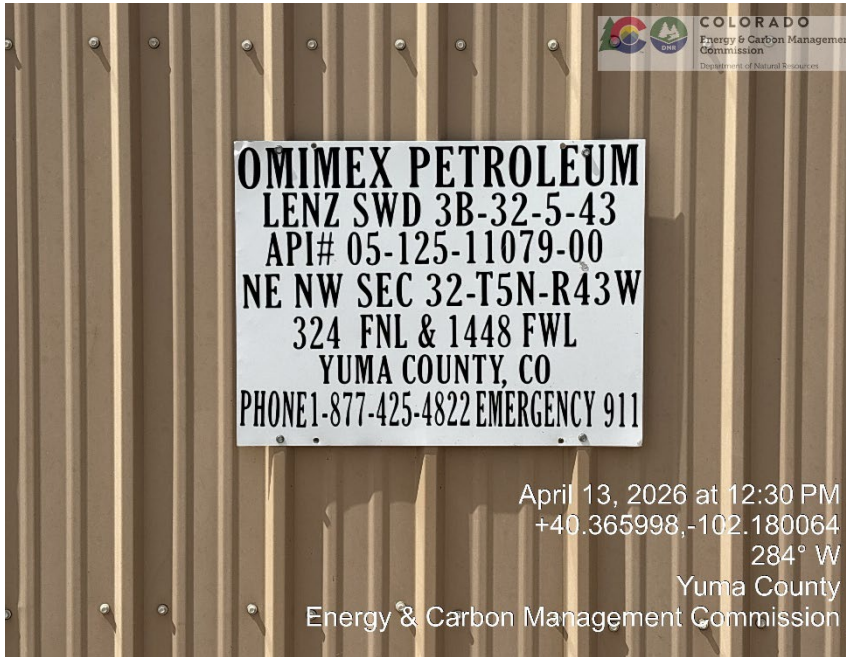

Inspection Photos
Location Name: Lenz Farms SWD #3B-32-5-43
API: 05-125-11079

Lease sign

Tanks

Inspection Photos
Location Name: Lenz Farms SWD #3B-32-5-43
API: 05-125-11079

Wellhead