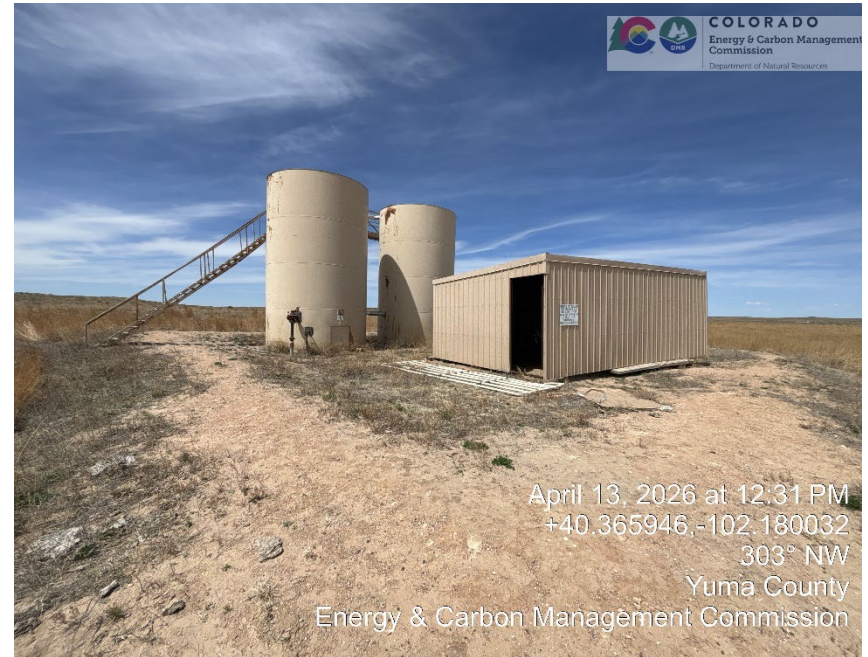

Inspection Photos
Location Name: Lenz Farms SWD #3B-32-5-43
API: 05-125-11079

Lease sign

Tanks

Inspection Photos
Location Name: Lenz Farms SWD #3B-32-5-43
API: 05-125-11079

Wellhead